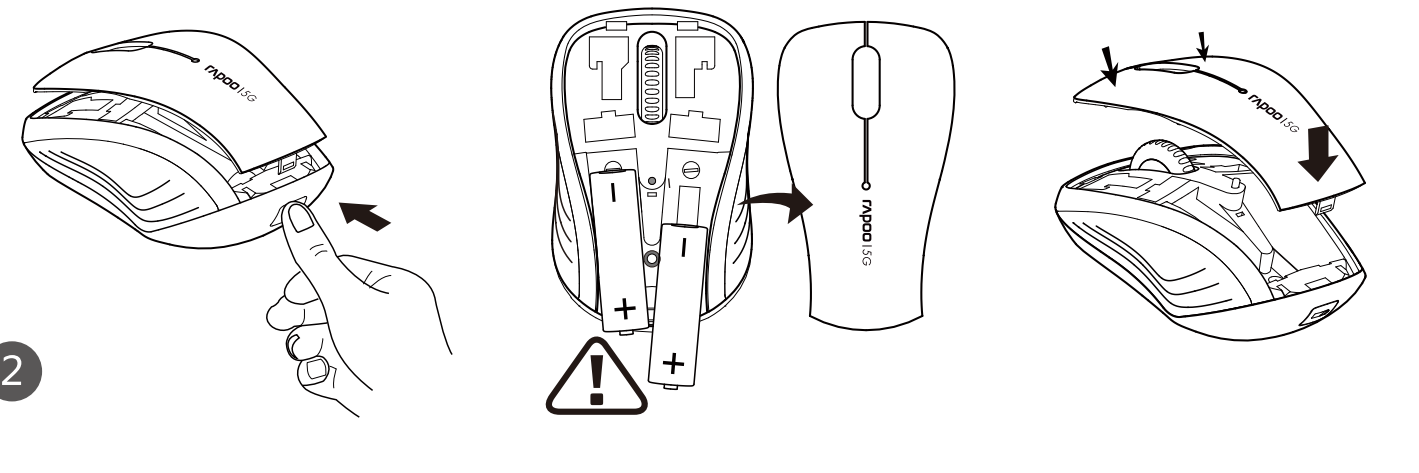

3100^P

Wireless Optical Mouse
Quick Start Guide (v1.1)

1

2