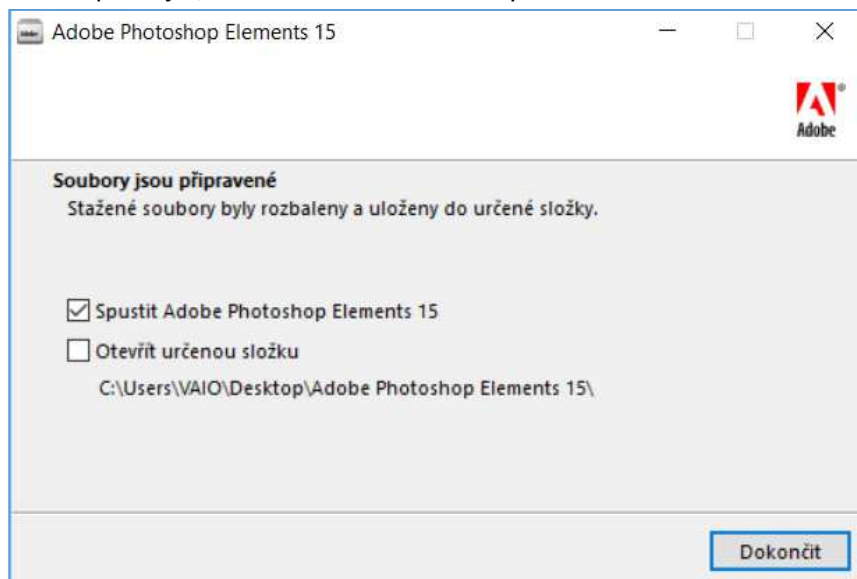

Prosím počkejte, dokud se stažené soubory nerozbalí. Poté klikněte na tlačítko Dokončit:

Proběhne inicializace: