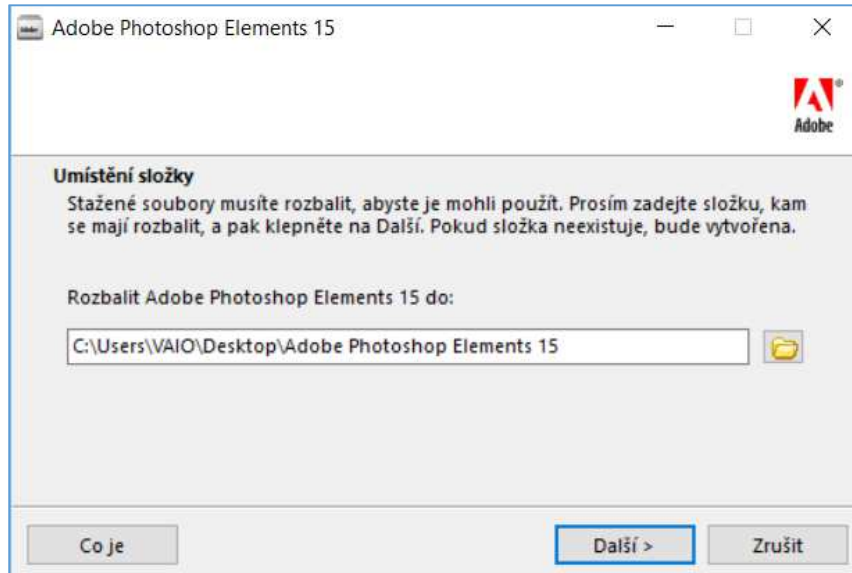

Vyberte, zda chce soubor rovnou spustit, nebo ho chcete uložit na disk. Začne stahování. Doba stahování záleží na rychlosti internetového připojení.

9. Instalace. Spustíte uložený soubor. Vyberte umístění, kam se mají instalační soubory rozbalit: