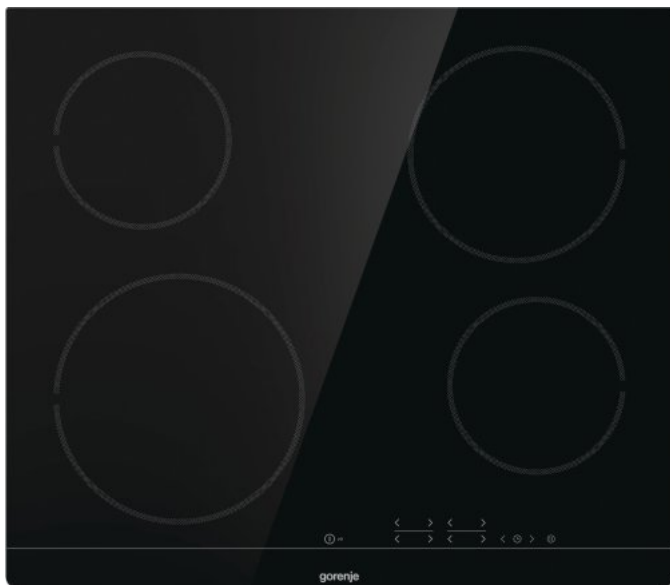

CT41SC

gorenje
Life Simplified

Glass ceramic hob

 Flush installation

 StayWarm

 Timer

 StopGo

 Residual heat indicators (H)

 Residual heat indicators (H)

Black
Soft cut hob edges
Touch control
BoilControl, prevents boil-overs
Timer function
Pause function
StayWarm function
4 HiLight heating zones Left front: Ø 21 cm, 2.3 kW, Right front: Ø 14.5 cm, 1.2 kW, Left behind: Ø 14.5 cm, 1.2 kW, Right behind: Ø 18 cm, 1.8 kW
Residual heat indicator
ChildLock
Dimensions (WxHxD): 59.5 x 5.4 x 52 cm
Dimensions of packed product (WxHxD): 71.5 x 14.5 x 64 cm
Niche dimensions (WxHxD): 56 x 7 x 49 cm
Net weight: 7.7 kg
Gross weight: 8.2 kg
Consumption in standby mode: 0.5 W
Connected load: 6,500 W
Product code: 734819
EAN code: 3838782343285