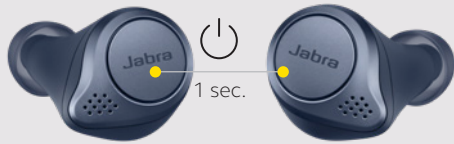

HOW TO PAIR

Push (1 sec) the buttons on both earbuds to power on, and then follow the voice instructions to pair to your phone.