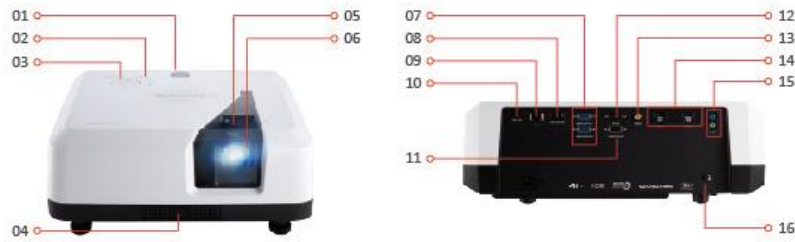

Product Description

Combining laser technology with 4K Ultra HD resolution and 3,300 lumens of high brightness, the LS700-4K projector delivers a premium home theater experience in any room, day or night. Utilizing the latest laser light technology that lasts up to 20,000 hours, the LS700-4K delivers long-term enjoyment for movies, games, and other multimedia entertainment. Featuring HDR compatibility, exclusive Cinema SuperColor Technology, and true Ultra HD 3840 x 2160 resolution, the LS700-4K delivers a breathtaking home cinema experience you expect to only get at the movie theater. With high brightness and optimized sound, this projector provides bright visuals and immersive audio in nearly any room or environment, while an ultra-low input latency ensures faster frame-by-frame action and smooth gameplay without delay. Set-up is a breeze too: 1.3x optical zoom and versatile connectivity options allow for more flexible mounting and easy installation. For an amazing home theater viewing experience with lifelike color and razor-sharp details, the LS700-4K delivers.