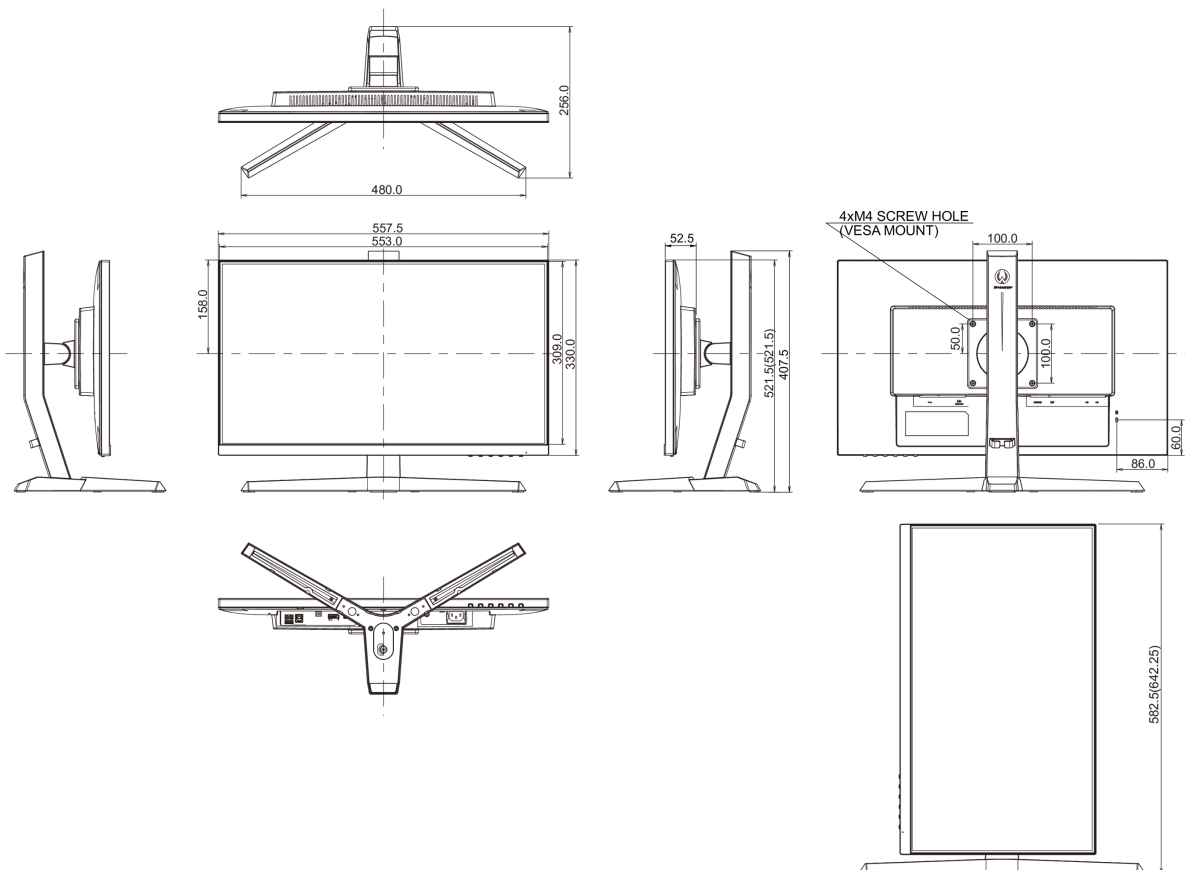

04 MECHANICAL

Display position adjustments	height, pivot (rotation), tilt
Height adjustment	130mm
Rotation (PIVOT function)	90°
Tilt angle	18° up; 3° down
VESA mounting	100 x 100mm
Cable management system	yes

Product dimensions W x H x D	557.5 x 391.5(521.5) x 256mm
Box dimensions W x H x D	711 x 420 x 214mm
Weight (without box)	4.5kg
Weight (with box)	6.5kg
EAN code	4948570118311

All trademarks and registered trademarks acknowledged. E & O E. Specification subject to change without notice. All LCD's comply with ISO-9241-307:2008 in connection with pixel defects.