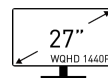

SPECIFICATIONS

PANEL SIZE	27"
PANEL RESOLUTION	2560 x 1440 (WQHD)
REFRESH RATE	75Hz
RESPONSE TIME	4ms
PANEL TYPE	IPS
VIEWING ANGLE	178°(H) / 178°(V)
ASPECT RATIO	16:9
CONTRAST RATIO	1000:1 (TYP)
sRGB	95% (CIE 1976)
ACTIVE DISPLAY AREA (MM)	596.736(H) x 335.664(V)
PIXEL PITCH (H X V)	0.2331(H) x 0.2331(V)
SURFACE TREATMENT	Anti-glare
DISPLAY COLORS	16.7M
COLOR BIT	8 bits
VIDEO PORTS	1x HDMI (1.4b), 1x DisplayPort (1.2), 1x Type C (DP Alternate)
USB Ports	1x USB 2.0 Type B, 2x USB 2.0 Type A
AUDIO PORTS	1x Headphone-out
KENSINGTON LOCK	Yes
SPEAKER	2x 2W
VESA MOUNTING	75 x 75 mm
POWER TYPE	External Adaptor (19V 5.79A)
POWER INPUT	100~240V, 50~60Hz
ADJUSTMENT (TILT)	-5° ~ 20°
ADJUSTMENT (SWIVEL)	-30° ~ 30°
ADJUSTMENT (PIVOT)	-90° ~ 90°
ADJUSTMENT (HEIGHT)	0 ~ 110mm
DIMENSION (W X H X D)	613.5 x 401.5 x 200.81 mm (24.15 x 15.81 x 7.91 inch)
WEIGHT (NW / GW)	5.85 kg (12.90 lbs) / 8.1 kg (17.86 lbs)
Compatibility	PC, Mac, PS5™, PS4™, Xbox, Mobile, Notebook * All trademarks and the registered trademarks are the property of their respective owners.
Note	HDMI: 2560 x 1440 (Up to 75Hz) DiaplayPort: 2560 x 1440 (Up to 75Hz) Type-C: 2560 x 1440 (Up to 75Hz)

FEATURES

27" WQHD 1440P

View your applications, spreadsheets and more with a perfect 27 inches screen with a breathtaking viewing experience that comes with WQHD resolution

IPS Grade Panel

Instantly optimize the screen colors and brightness to ensure that you enjoy every detail at its best while creating your own on-line video