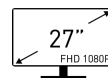

SPECIFICATIONS

PANEL SIZE	27"
PANEL RESOLUTION	1920 x 1080 (FHD)
REFRESH RATE	75Hz
RESPONSE TIME	1ms(MPRT) / 5ms (GTG)
PANEL TYPE	VA
VIEWING ANGLE	178°(H) / 178°(V)
ASPECT RATIO	16:9
CURVATURE	1500R
CONTRAST RATIO	4000:1
sRGB	98% (CIE 1976)
ACTIVE DISPLAY AREA (MM)	598(H) X 336(V)
PIXEL PITCH (H X V)	0.311(H) X 0.311(V)
SURFACE TREATMENT	Anti-glare
DISPLAY COLORS	16.7M
COLOR BIT	8 bits
VIDEO PORTS	1x HDMI (1.4b) □ 1x D-Sub (VGA)
AUDIO PORTS	1x Headphone-out 1x Line-in
KENSINGTON LOCK	Yes
SPEAKER	2x 2W
VESA MOUNTING	100 x 100 mm
POWER TYPE	External Adaptor (12V 4A)
POWER INPUT	100~240V, 50~60Hz
ADJUSTMENT (TILT)	-5° ~ 20°
DIMENSION (W X H X D)	610.5 x 250 x 462.5 mm □ (24.04 x 9.84 x 18.21 inch)
WEIGHT (NW / GW)	5 kg (11.02 lbs) / 7.03 kg (15.5 lbs)
Compatibility	PC, Mac, PS5™, PS4™, Xbox, Mobile, Notebook * All trademarks and the registered trademarks are the property of their respective owners.
Note	HDMI: 1920 x 1080 (Up to 75Hz) □ D-Sub: 1920 x 1080 (Up to 60Hz) □ Energy Star 8.0 FreeSync Support

FEATURES

27" FHD 1080P

View your applications, spreadsheets and more with a perfect 27 inches screen with a breathtaking viewing experience that comes with Full HD resolution

Curved 1500R

Bring an immersive & comfortable viewing experience to eliminate distortion and cover a wider field of view