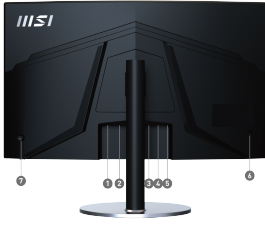

1. 1x DC Jack
2. 1x HDMI (1.4b)
3. 1x D-Sub (VGA)
4. 1x Line-in
5. 1x Headphone-out
6. 1x Kensington Lock
7. 1x 5-Way Navigator