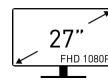

## SPECIFICATIONS

<b>PANEL SIZE</b>	27"
<b>PANEL RESOLUTION</b>	1920 x 1080 (FHD)
<b>REFRESH RATE</b>	75Hz
<b>RESPONSE TIME</b>	5ms (GTG)
<b>PANEL TYPE</b>	IPS
<b>BRIGHTNESS (NITS)</b>	250 cd/m2
<b>VIEWING ANGLE</b>	178°(H) / 178°(V)
<b>ASPECT RATIO</b>	16:9
<b>CONTRAST RATIO</b>	1000:1
<b>sRGB</b>	100% (CIE 1976)
<b>ACTIVE DISPLAY AREA (MM)</b>	597.888(H) x 336.312(V)
<b>PIXEL PITCH (H X V)</b>	0.3114(H) x 0.3114(V)
<b>SURFACE TREATMENT</b>	Anti-glare
<b>DISPLAY COLORS</b>	16.7M
<b>COLOR BIT</b>	8 bits
<b>VIDEO PORTS</b>	1x DisplayPort (1.2a) 1x HDMI (1.4)
<b>AUDIO PORTS</b>	1x Headphone-out
<b>KENSINGTON LOCK</b>	Yes
<b>SPEAKER</b>	2x 2W
<b>VESA MOUNTING</b>	75 x 75 mm
<b>POWER TYPE</b>	External Adaptor (12V 2.5A)
<b>POWER INPUT</b>	100~240V, 50~60Hz
<b>ADJUSTMENT (TILT)</b>	-5° ~ 20°
<b>DIMENSION (W X H X D)</b>	613.50 x 181.10 x 462.60 mm (24.15 x 7.13 x 18.21 inch)
<b>CARTON DIMENSION (W X H X D)</b>	687 x 119 x 458 mm (27.05 x 4.69 x 18.03 inch)
<b>WEIGHT (NW / GW)</b>	3.9 kg (8.6 lbs) / 5.3 kg (11.68 lbs)
<b>Compatibility</b>	PC, Mac, PS5™, PS4™, Xbox, Mobile, Notebook * All trademarks and the registered trademarks are the property of their respective owners.
<b>Note</b>	HDMI: 1920 x 1080 (Up to 75Hz) DisplayPort: 1920 x 1080 (Up to 75Hz) FreeSync Support

### 27" FHD 1080P

View your applications, spreadsheets and more with a perfect 27 inches screen with a breathtaking viewing experience that comes with Full HD resolution