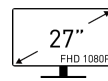

## SPECIFICATIONS

<b>PANEL SIZE</b>	27"
<b>PANEL RESOLUTION</b>	1920 x 1080 (FHD)
<b>REFRESH RATE</b>	75Hz
<b>RESPONSE TIME</b>	1ms (MPRT) / 5ms (GTG)
<b>PANEL TYPE</b>	VA
<b>VIEWING ANGLE</b>	178°(H) / 178°(V)
<b>ASPECT RATIO</b>	16:9
<b>CURVATURE</b>	Curved 1500R
<b>CONTRAST RATIO</b>	4000:1
<b>sRGB</b>	97.7% (CIE 1976)
<b>ACTIVE DISPLAY AREA (MM)</b>	597.888(H) X 336.312(V)
<b>PIXEL PITCH (H X V)</b>	0.3114(H) X 0.3114(V)
<b>SURFACE TREATMENT</b>	Anti-glare
<b>DISPLAY COLORS</b>	16.7M
<b>COLOR BIT</b>	8 bits
<b>VIDEO PORTS</b>	1x DisplayPort (1.2a) 1x HDMI (1.4b)
<b>AUDIO PORTS</b>	1x Headphone-out
<b>KENSINGTON LOCK</b>	Yes
<b>SPEAKER</b>	2x 2W
<b>VESA MOUNTING</b>	100 x 100mm
<b>POWER TYPE</b>	Internal Power
<b>POWER INPUT</b>	100~240V, 50~60Hz
<b>DYNAMIC REFRESH RATE TECHNOLOGY</b>	FreeSync
<b>ADJUSTMENT (TILT)</b>	-3.5° ~ 21.5°
<b>DIMENSION (W X H X D)</b>	610.34 x 237 x 454.8 mm (24.03 x 9.33 x 17.91 inch)
<b>WEIGHT (NW / GW)</b>	5.4 kg (11.9 lbs) / 7.3 kg (16.09 lbs)
<b>Compatibility</b>	PC, Mac, PS5™, PS4™, Xbox, Mobile, Notebook * All trademarks and the registered trademarks are the property of their respective owners.
<b>Note</b>	DisplayPort: 1920 x 1080 (Up to 75Hz) HDMI: 1920 x 1080 (Up to 75Hz)

### 27" FHD 1080P

View your applications, spreadsheets and more with a perfect 27 inches screen with a breathtaking viewing experience that comes with Full HD resolution