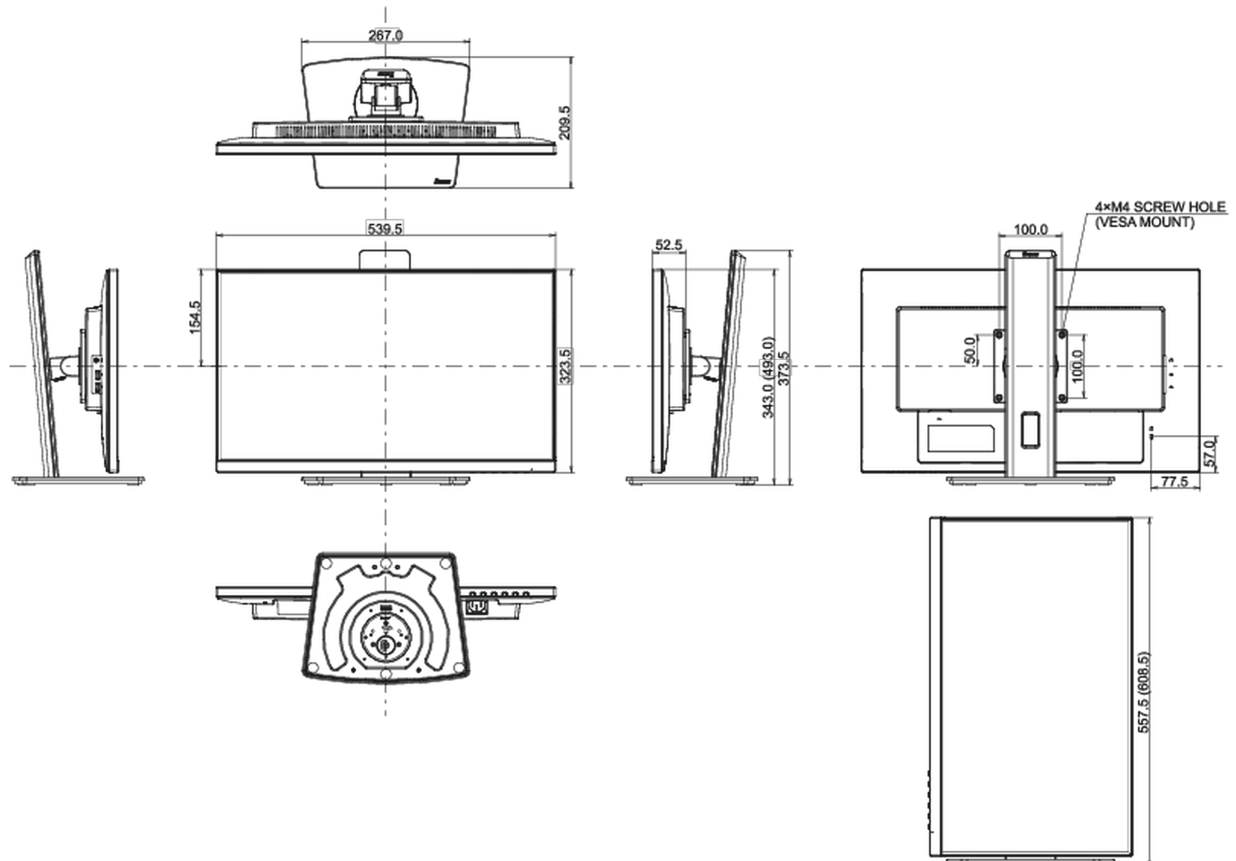

04 MECHANICAL

Display position adjustments	height, swivel, tilt, pivot (rotation both sides)
Height adjustment	150mm
Rotation (PIVOT function)	90°
Swivel stand	90°; 45° left; 45° right
Tilt angle	23° up; 5° down
VESA mounting	100 x 100mm
Cable management system	yes

05 ACCESSORIES INCLUDED

Cables	power, HDMI, USB-C
Other	quick start guide, safety guide

06 POWER MANAGEMENT

Power supply unit	internal
Power supply	AC 100 - 240V, 50/60Hz
Power usage	17W typical, 0.5W stand by, 0.5W off mode

Product dimensions W x H x D	539.5 x 343 (493) x 209.5mm
Box dimensions W x H x D	608 x 395 x 150mm
Weight (without box)	5.6kg
Weight (with box)	7.0kg
EAN code	4948570121762

All trademarks and registered trademarks acknowledged. E & O E. Specification subject to change without notice. All LCD's comply with ISO-9241-307:2008 in connection with pixel defects.