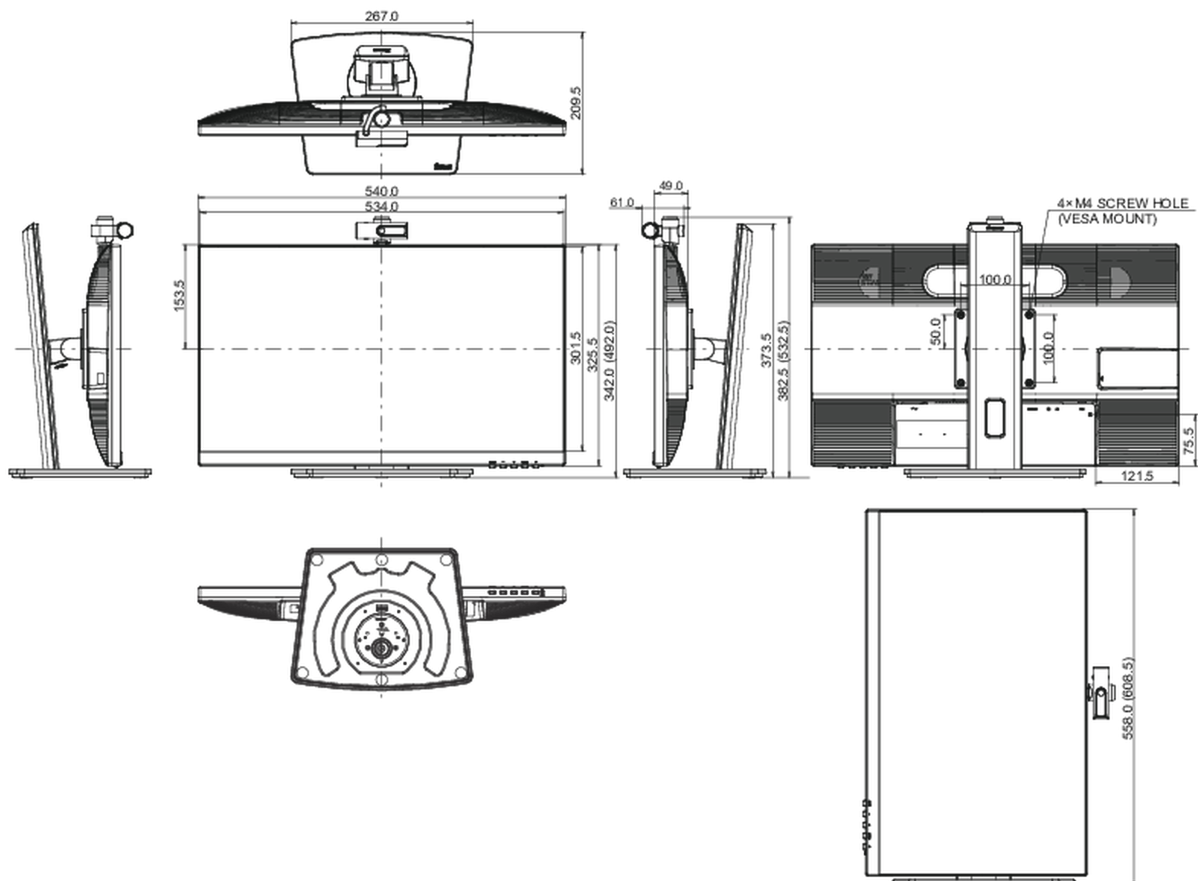

Cable management system

yes

05 ACCESSORIES INCLUDED

Cables

power, USB, HDMI

Other

quick start guide, safety guide

06 POWER MANAGEMENT

Power supply unit

internal

Power supply

AC 100 - 240V, 50/60Hz

Power usage

13W typical, 0.5W stand by, 0.3W off mode

07 SUSTAINABILITY

Regulations

CE, TÜV-Bauart, VCCI-B, PSE, RoHS support, ErP, WEEE, REACH, ENERGY STAR®, UKCA

Energy efficiency class (Regulation (EU) 2017/1369)

D

REACH SVHC

above 0.1%: Lead

08 DIMENSIONS / WEIGHT

Product dimensions W x H x D

493.5 x 326.5 (476.5) x 209.5mm

Box dimensions W x H x D

615 x 125 x 400mm

Weight (without box)

4.2kg

Weight (with box)

5.0kg

EAN code

4948570121946