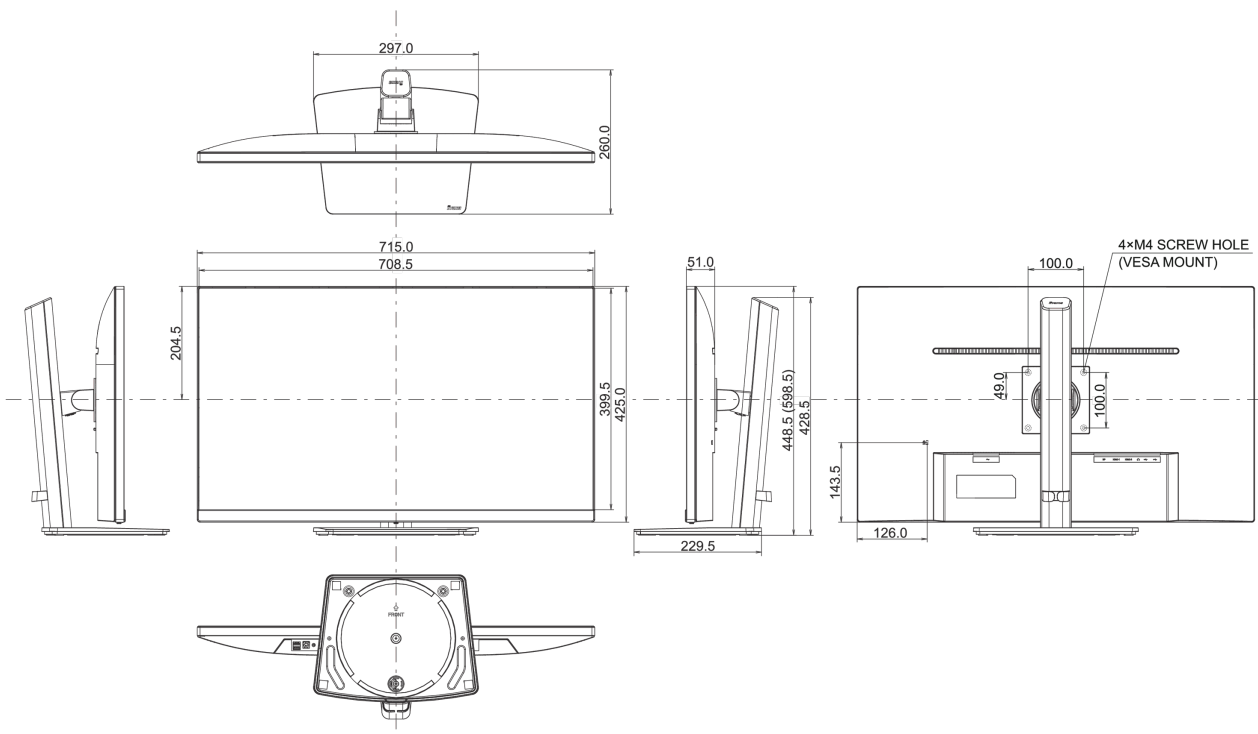

Design	3-side borderless
Diagonal	31.5", 80cm
Panel	VA matrix, matte finish
Native resolution	2560 x 1440 @75Hz (3.7 megapixel WQHD)
Aspect ratio	16:9
Panel brightness	250 cd/m ²
Static contrast	3000:1
Advanced contrast	80M:1
Response time (GTG)	4ms
Viewing zone	horizontal/vertical: 178°/178°, right/left: 89°/89°, up/down: 89°/89°
Colour support	16.7mIn (sRGB: 96%; NTSC: 72%)
Horizontal Sync	30 - 120kHz
Viewable area W x H	697.3 x 392.3mm, 27.5 x 15.4"
Pixel pitch	0.272mm
Colour	matte, black

04 MECHANICAL

Display position adjustments	height, swivel, tilt
Height adjustment	150mm
Swivel stand	90°; 45° left; 45° right
Tilt angle	23° up; 5° down
VESA mounting	100 x 100mm
Cable management system	yes

07 SUSTAINABILITY

Regulations	CE, TÜV-Bauart, VCCI-B, PSE, RoHS support, ErP, WEEE, REACH, UKCA
Energy efficiency class (Regulation (EU) 2017/1369)	G
REACH SVHC	above 0.1%: Lead

08 DIMENSIONS / WEIGHT

Product dimensions W x H x D	715 x 448.5 (598.5) x 260mm
Box dimensions W x H x D	802 x 487 x 146mm
Weight (without box)	7.9kg
Weight (with box)	9.7kg
EAN code	4948570120864