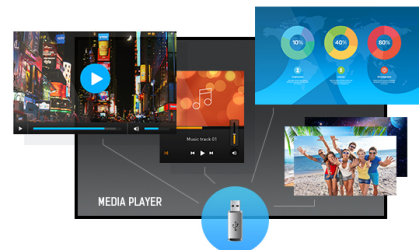

50" Professional Digital Signage display with 4K UHD resolution

Set in a slim bezel, the iiyama LE5041UHS is a professional digital signage display offering 18/7 operating time and landscape orientation.

The 4K UHD resolution (3840x2160) provides exceptional colour and image performance. With the built-in media player you can play your favourite music and show your most beautiful videos, photos and images directly on screen.

Media player

Play your favourite music and show your most beautiful videos, photos and images directly on screen from a flash drive or internal memory with the built-in media player.

01 DISPLAY CHARACTERISTICS

Design	Thin bezel
Diagonal	49.5", 125.7cm
Panel	VA, haze haze 2%
Native resolution	3840 x 2160 (8.3 megapixel 4K UHD)
Aspect ratio	16:9
Panel brightness	350 cd/m ²
Static contrast	5000:1
Response time (GTG)	9ms
Viewing zone	horizontal/vertical: 178°/178°, right/left: 89°/89°, up/down: 89°/89°
Colour support	1.07B 10bit (8bit + Hi-FRC) (NTSC 72%)
Horizontal Sync	30 - 83kHz
Viewable area W x H	1096 x 616.4mm, 43.1 x 24.3"
Pixel pitch	0.285mm
Bezel colour and finish	black, glossy