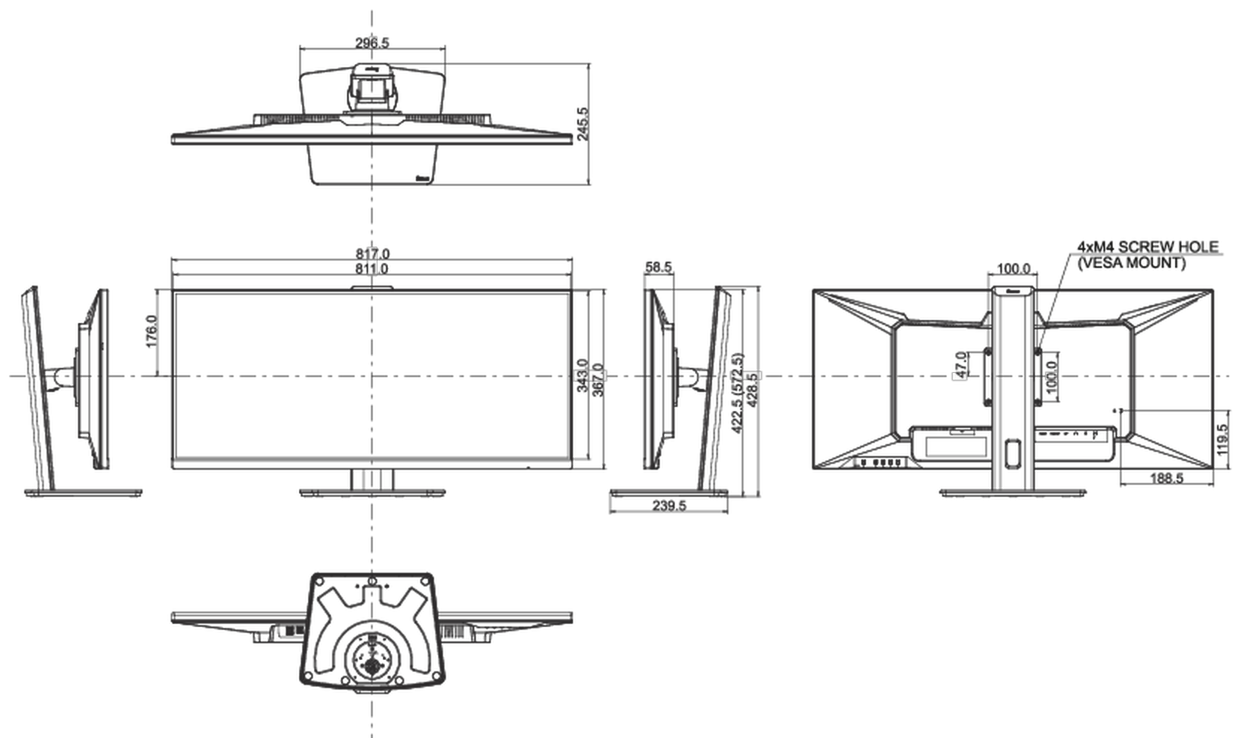

## 04 MECHANICAL

Display position adjustments	height, swivel, tilt
Height adjustment	150mm
Swivel stand	90°; 45° left; 45° right
Tilt angle	23° up; 5° down
VESA mounting	100 x 100mm
Cable management system	yes

## 08 DIMENSIONS / WEIGHT

Product dimensions W x H x D	817 x 422.5 (572.5) x 245.5mm
Box dimensions W x H x D	900 x 188 x 456mm
Weight (without box)	9.4kg
Weight (with box)	12.4kg
EAN code	4948570121359