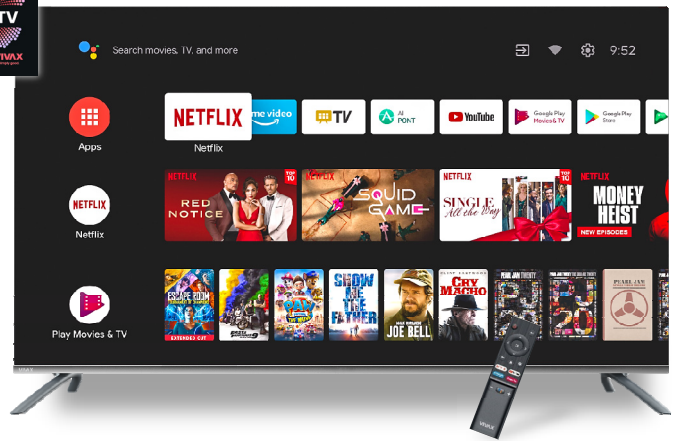

Eng

androidtv

LED TV SPECIFICATION

VIVAX

Model No.: Q Series 50Q10C

DESCRIPTION

50" QLED UHD 3840x2160px AndroidTV 2/16GB Wi-Fi+Bluetooth, Android 11, DVB-T2 H.265 HEVC / 264 / DVB-S2 / DVB-T MPEG4, ATV, USB PVR, G En. class, RF Antenna, F Sat Antenna, 4xHDMI, CI+ Slot, RCA AV Composite, Optical SPDIF, Headphone in, RJ45 LAN, 2xUSB, Wi-Fi+BT, Dolby Digital+Dolby Atmos+Dolby Vision, HDR10+, HbbTV 2.0, Google voice assistant