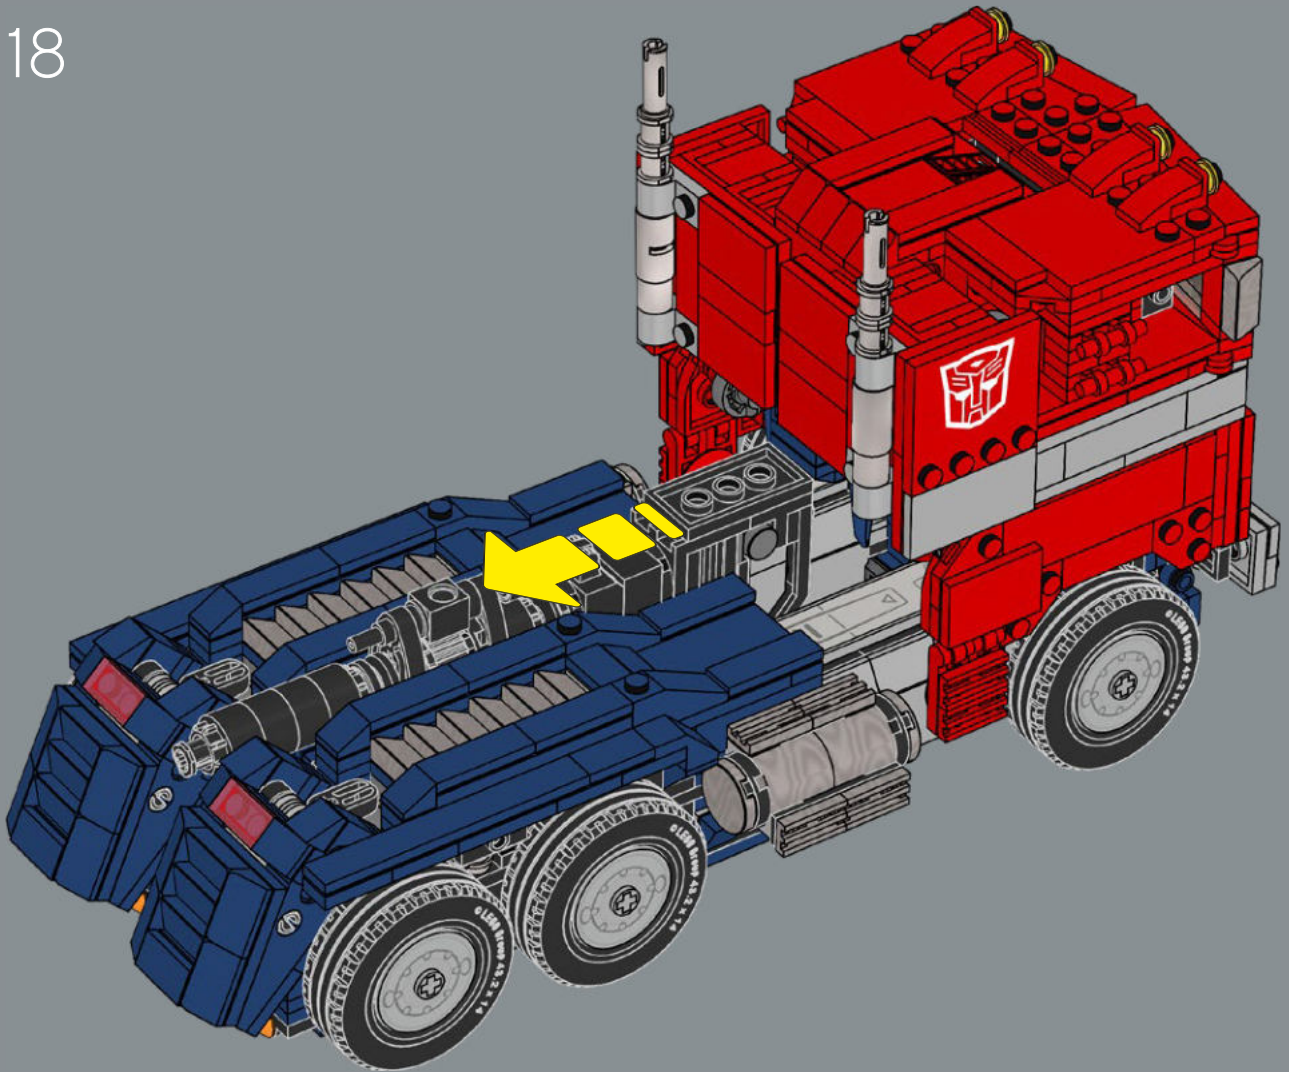

10

11

12

13

14

16

17

Optimus Prime's blaster is the only accessory in this LEGO® set that was included in the original toy, so it is also incorporated into the vehicle mode.