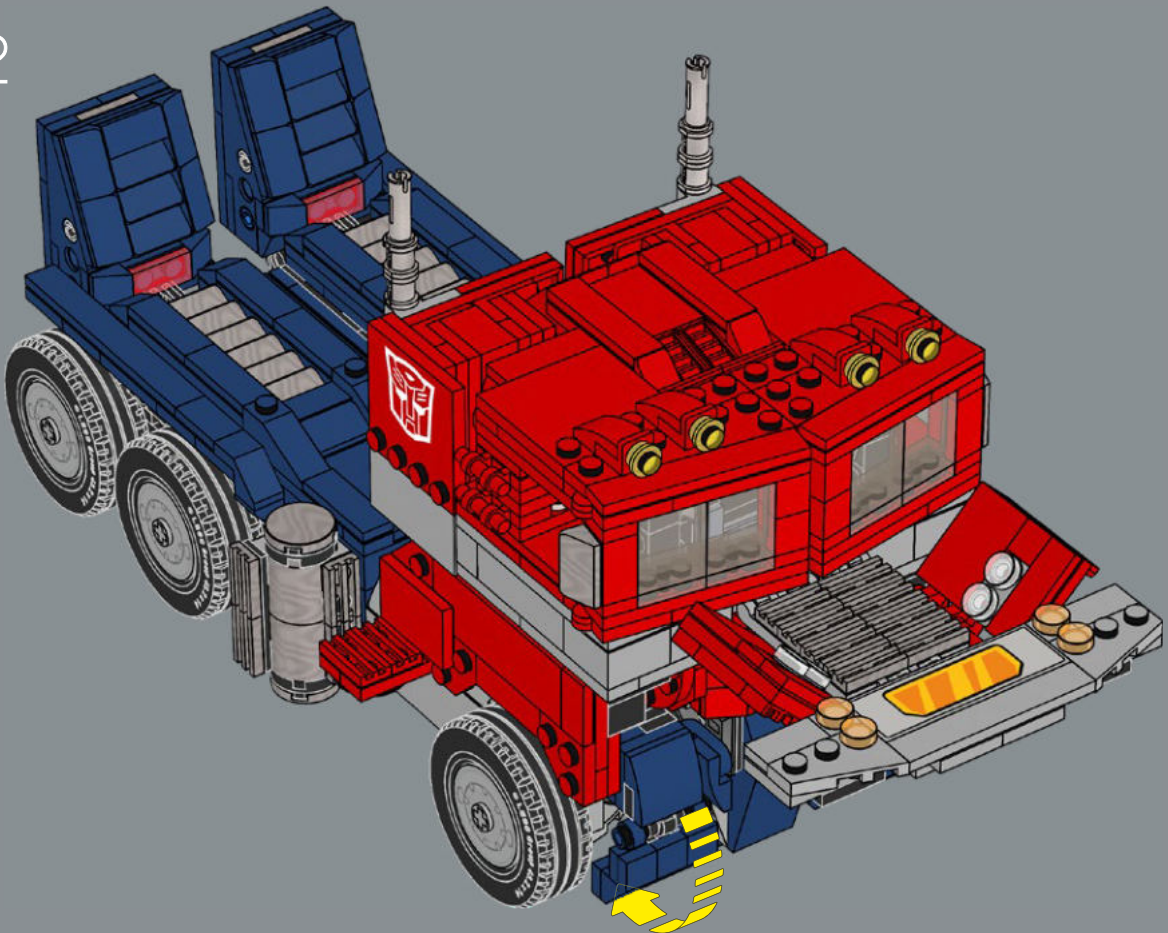

10

11

12

13

14

16

17

Optimus Prime's blaster is the only accessory in this LEGO® set that was included in the original toy, so it is also incorporated into the vehicle mode.