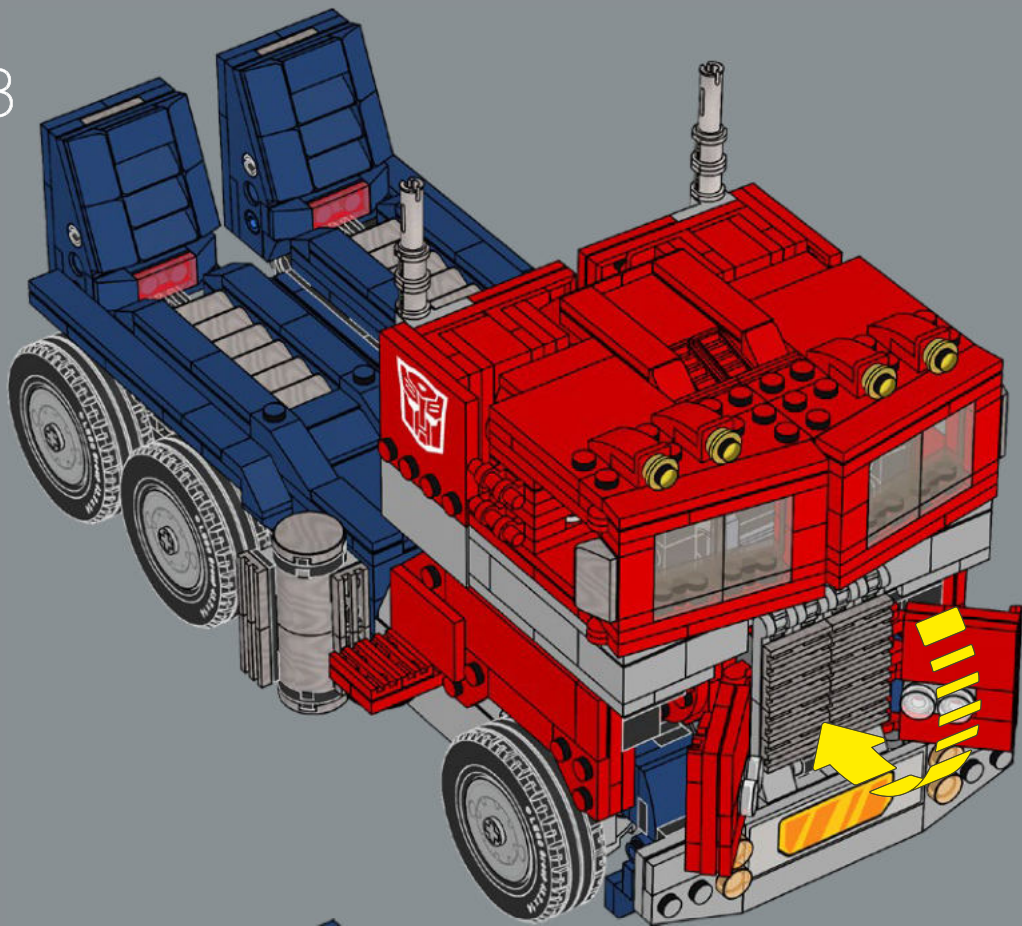

10

11

12

13

14

16

17

Optimus Prime's blaster is the only accessory in this LEGO® set that was included in the original toy, so it is also incorporated into the vehicle mode.