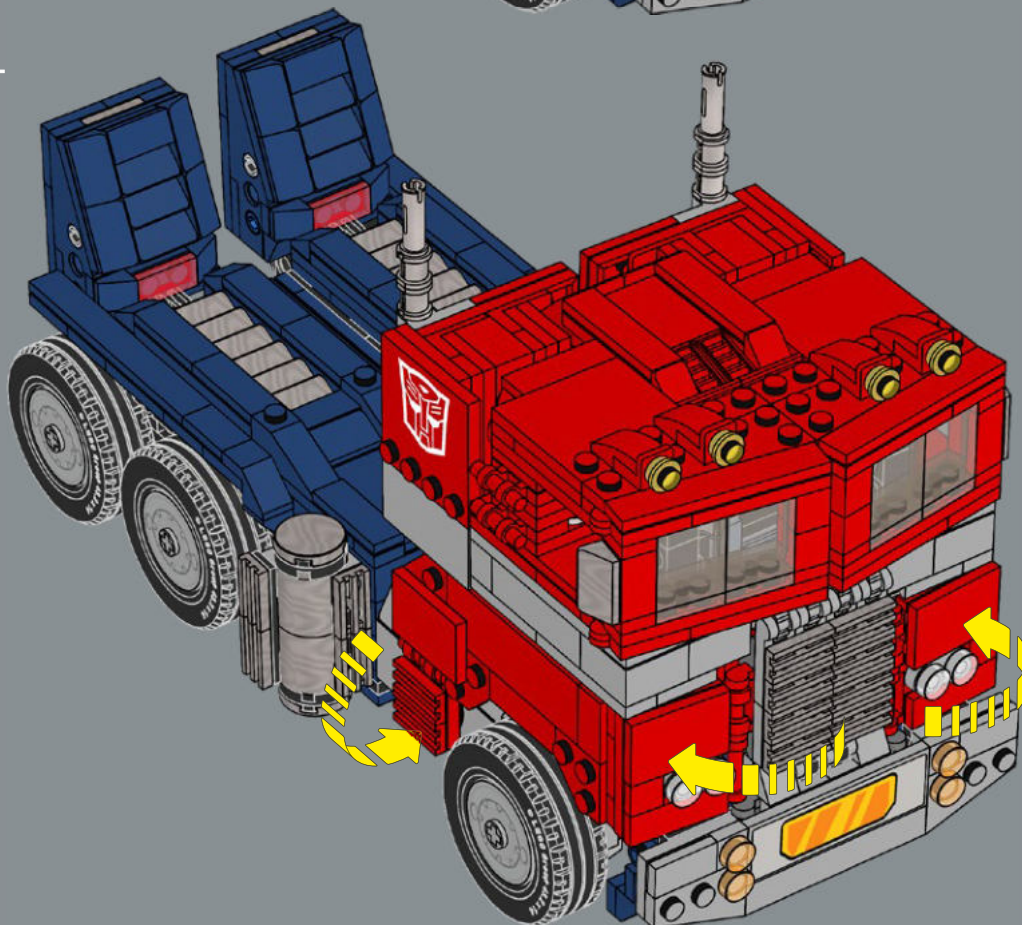

10

11

12

13

14

16

17

Optimus Prime's blaster is the only accessory in this LEGO® set that was included in the original toy, so it is also incorporated into the vehicle mode.