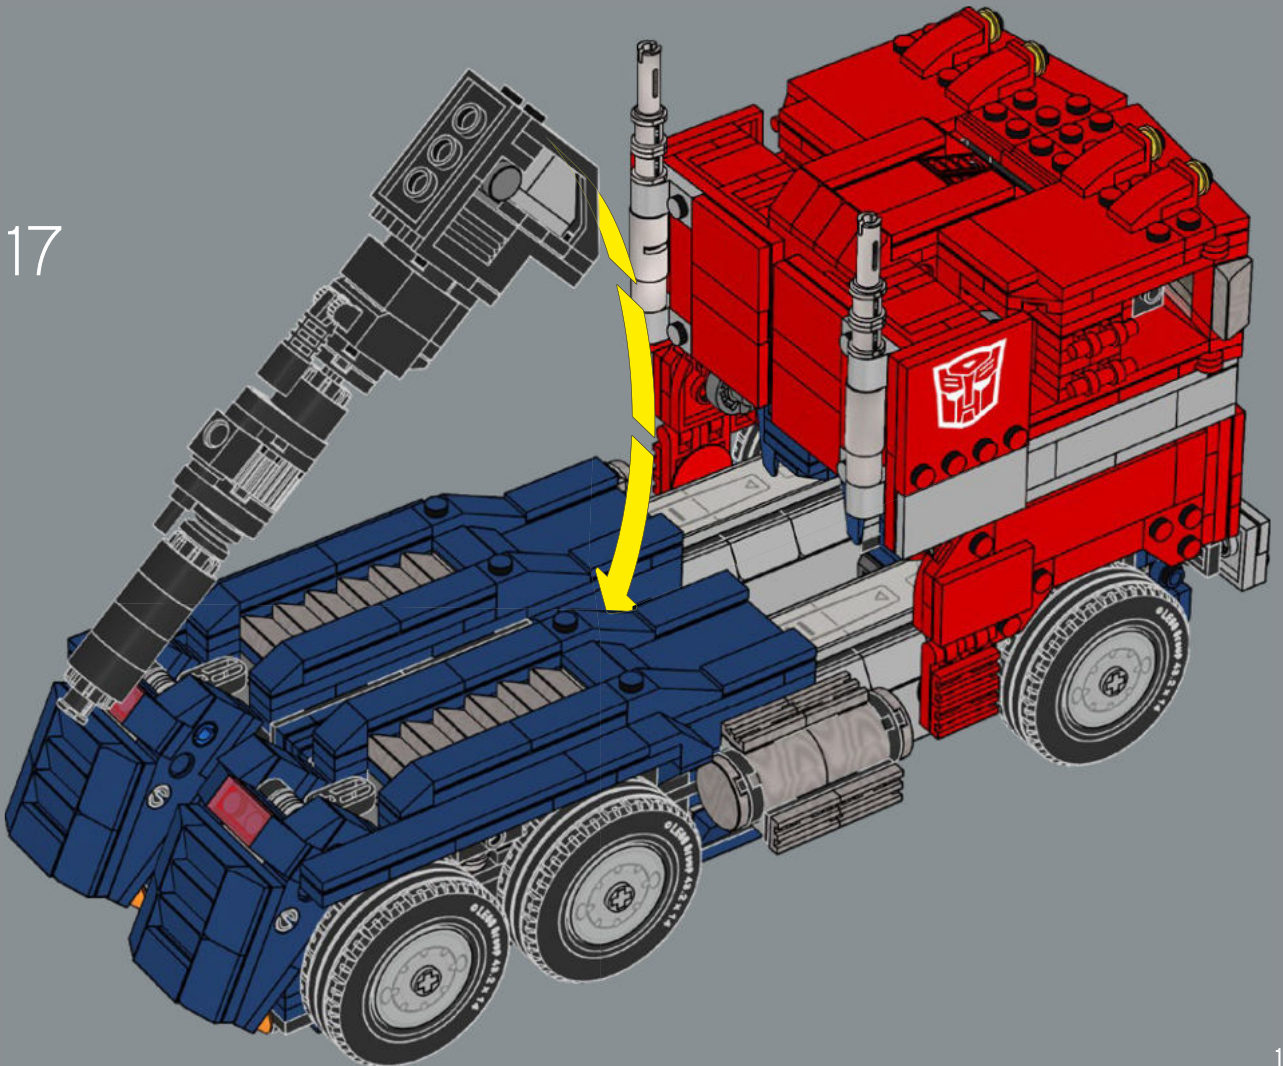

10

11

12

13

14

16

17

Optimus Prime's blaster is the only accessory in this LEGO® set that was included in the original toy, so it is also incorporated into the vehicle mode.