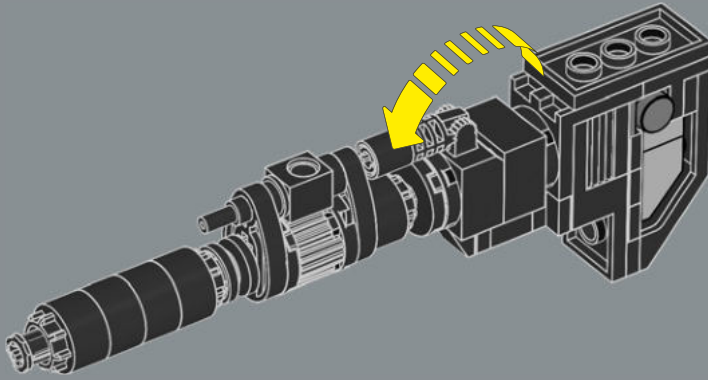

10

11

12

13

14

16

17

Optimus Prime's blaster is the only accessory in this LEGO® set that was included in the original toy, so it is also incorporated into the vehicle mode.