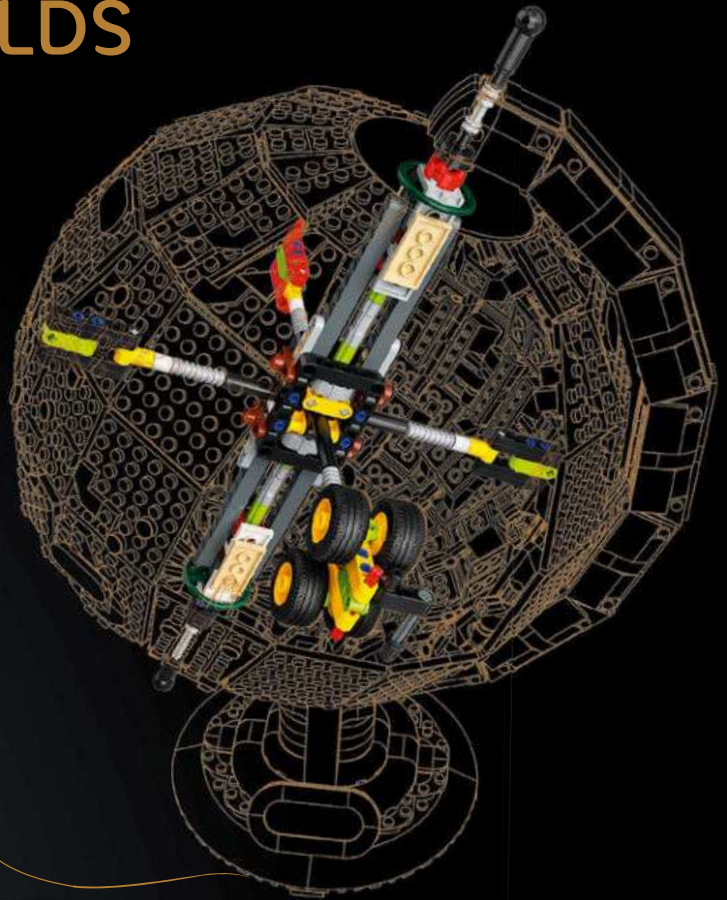

–Cristina Benescu, LEGO® Graphic Designer

"I was really impressed by Guillaume's model. Everyone in the world can relate to it. It was a fun challenge to work on the structure and make the landmasses recognisable and, to a certain extent, accurate. I love to travel, and it became a great form of escapism during the 2020–21 pandemic. I would imagine sailing around the world on a sailboat while I worked on the model. I can't wait to see what creative modifications LEGO fans will make to it."

–Luka Kapeter, LEGO® Senior Designer

COMBINING TWO LEGO® WORLDS

Fan designer Guillaume Roussel and LEGO® Senior Designer Luka Kapeter combined the best of two LEGO worlds when they built the Globe and stand. They used advanced building techniques and integrated LEGO System bricks (with studs and tubes) and LEGO Technic elements (with beams, pins, axles and connectors) to keep the model lightweight yet sturdy. The result is a seamlessly integrated art piece and a truly immersive building experience.