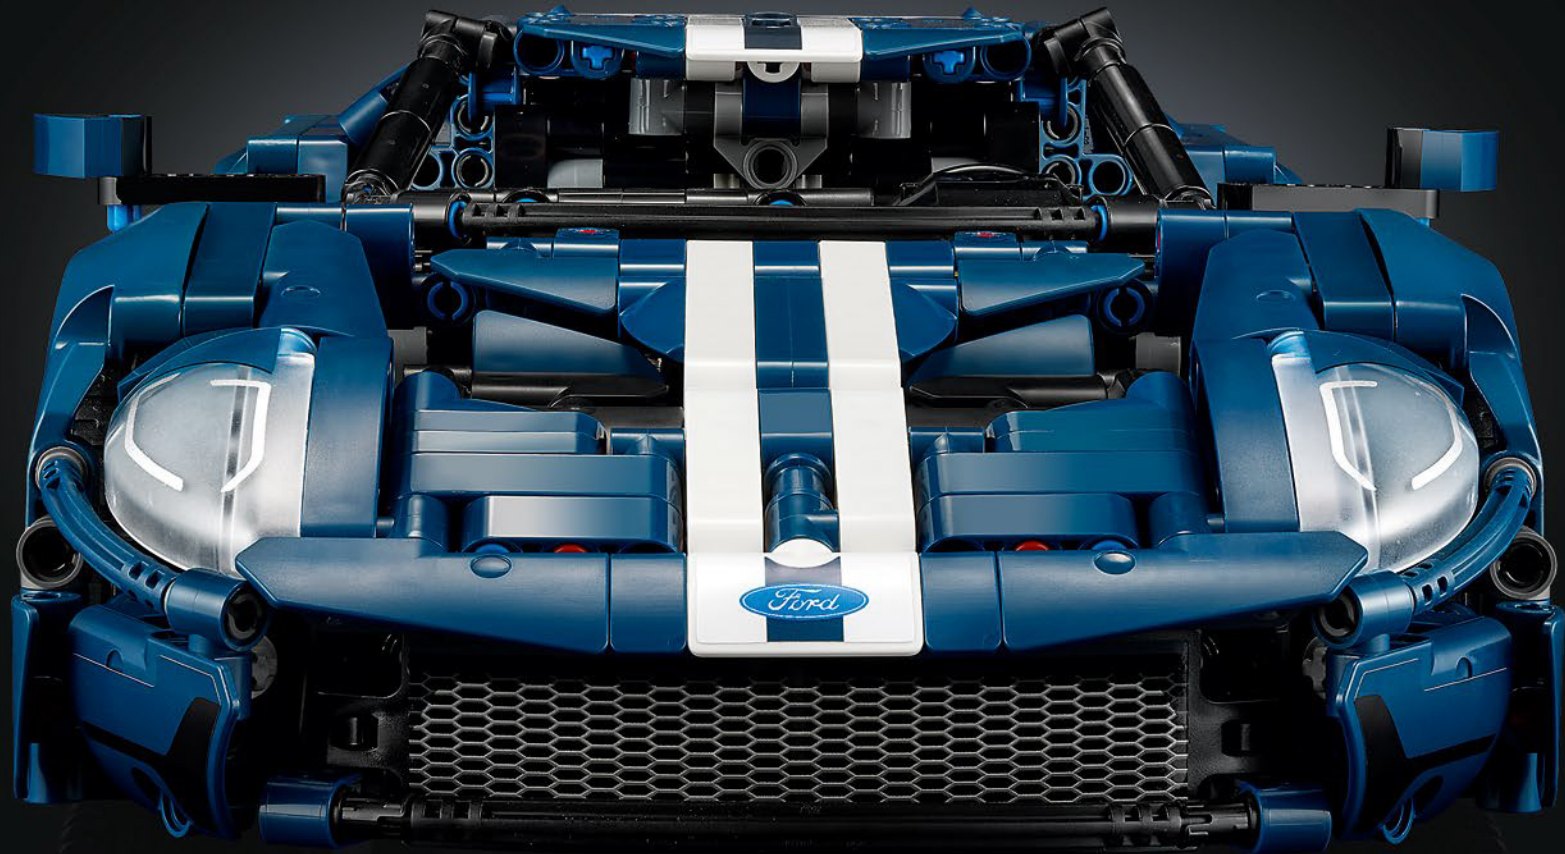

Ford

THE PINNACLE OF FORD PERFORMANCE

The teardrop-shaped cockpit, intersecting surfaces, flying buttresses, pop-up spoiler wing. The 2022 Ford GT is a design and performance marvel. In close collaboration with the Ford Motor Company, LEGO® Technic designers created an authentic 1:12 scale version.

FORD GT40 MK I

1963-1965

Ford establishes a team of expert racing-car drivers, engineers and Ford officials to create a world-class racing car. The first Ford GT40 MK I competes in the 1964 24 Hours of Le Mans.

The supercar brings the popular 1966-1969 Ford GT design into the new millennium, combining classic and striking contemporary design solutions with the latest technology.

2022

2022

The latest stunning technological evolution of the Ford GT includes a 3.5-litre EcoBoost® twin-turbo V6 engine in an ultralight carbon fibre body with signature buttress air ducts.