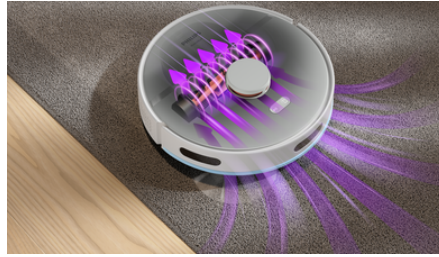

Strong suction power

Strong suction power can pick up large dirt, like crumbs and pet hair. It takes care of the everyday dirt build-up on the floor, as well as removing finer dust from carpets and rugs*.