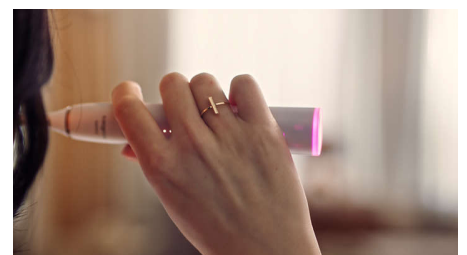

Cares for your oral health

Philips Sonicare 9900 Prestige is designed around you. Its state-of-the-art technology is so in tune with you and effortless to use that you barely know it is there. Luckily, the results say it all.

Real-time feedback

You might not notice when you brush too hard or start scrubbing, but your toothbrush will. The light ring on the end of your handle will gently remind you to ease off the pressure or scrubbing motion.