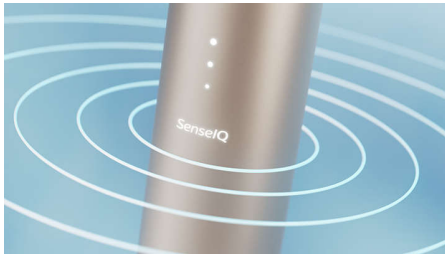

- Easy charging with the minimalist stand and base
- Limited edition floral USB-case for stylish travel

Highlights

SenseIQ technology

As you brush, SenseIQ technology senses pressure, motion, coverage and more up to 100 times per second. It then adapts the intensity if you push too hard. The intelligence of SenseIQ takes the guesswork out of brushing modes, so you can experience effortless care and better brushing over time.