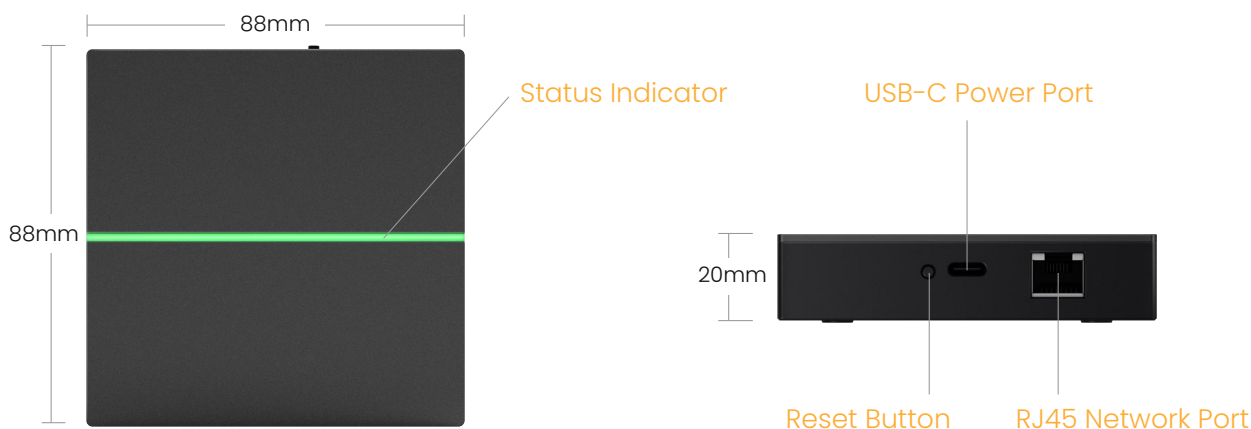

CE RoHS

SKU OPTION

Gray

Wooden

Silver

SPECIFICATION

Model Number	GW60-Matter
Connection Method	Wired
Network Port	RJ45
Power Input	5V 1A
Operating Voltage	2.0 V-3.8 V
Working Temperature	-10°C ~ 55°C
Working Humidity	10%~90%RH
Wireless Technology	Zigbee, Thread
Dimensions	88X88X20mm

DIMENSION

PACKAGE LIST

			
Matter Gateway*1	USB-C Power Cable*1	Network Cable*1	Manual*1