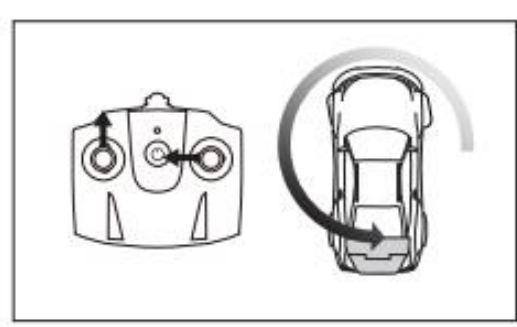

PROBLEM

SOLUTION

Can you confirm how to install the batteries for the remote and RC Car

The below graph shows you how

Contents / Contenu /
Inhalt / Inhoud /
Contenido

Battery Installation

The diagram is divided into two sections. The top section shows the RC car's battery compartment installation in six steps: 1. Lifting the cover, 2. Flipping the cover to 'ON', 3. Inserting three AA batteries, 4. Pushing the batteries down, 5. Closing the cover, and 6. Locking the cover. The bottom section shows the remote control's battery installation in four steps: 1. Sliding the cover open, 2. Inserting two AA batteries, 3. Pushing the batteries into the compartment, and 4. Sliding the cover closed.

PROBLEM

SOLUTION

Can you confirm the functions of the remote control

The below graph shows this information

PROBLEM SOLUTION

The car will not go in a straight line	If the car doesn't go in a straight line, use the tuning needle under the front of the car to fine-tune the direction.
If the car slows down	Please charge or change the batteries, the cars perform best with fully charged batteries* <small>*Batteries should be replaced by an adult.</small>
The RC car has gathered some dirt	To clean, wipe gently with a wet cloth. Avoid use of heavy water