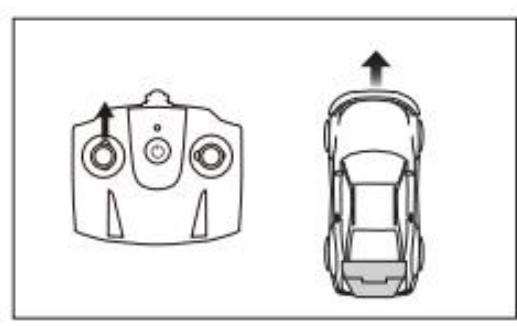

PROBLEM

SOLUTION

Can you confirm how to install the batteries for the remote and RC Car

The below graph shows you how

Contents / Contenu /
Inhalt / Inhoud /
Contenido

Battery Installation

The diagram is divided into two sections. The top section shows the RC car's battery compartment installation in six steps: 1. Lifting the cover, 2. Flipping the cover to 'ON', 3. Inserting three AA batteries, 4. Pushing the batteries down, 5. Closing the cover, and 6. Locking the cover. The bottom section shows the remote control's battery installation in four steps: 1. Sliding the cover open, 2. Inserting two AA batteries, 3. Pushing the batteries into the compartment, and 4. Sliding the cover closed.

PROBLEM

SOLUTION

Can you confirm the functions of the remote control

The below graph shows this information

PROBLEM SOLUTION

The car will not go in a straight line	If the car doesn't go in a straight line, use the tuning needle under the front of the car to fine-tune the direction.
If the car slows down	Please charge or change the batteries, the cars perform best with fully charged batteries* <small>*Batteries should be replaced by an adult.</small>
The RC car has gathered some dirt	To clean, wipe gently with a wet cloth. Avoid use of heavy water