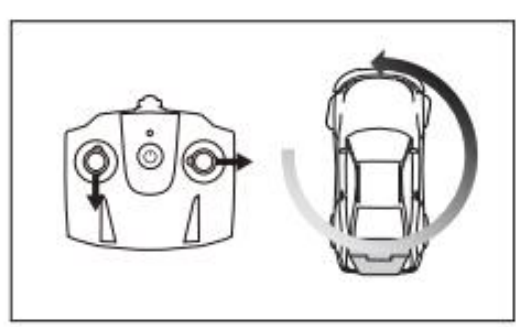

PROBLEM

SOLUTION

Can you confirm how to install the batteries for the remote and RC Car

The below graph shows you how

Contents / Contenu /
Inhalt / Inhoud /
Contenido

Battery Installation

The diagram is divided into two sections. The top section shows the RC car's battery compartment installation in six steps: 1. Lifting the cover, 2. Flipping the cover to 'ON', 3. Inserting three AA batteries, 4. Pushing the batteries down, 5. Closing the cover, and 6. Locking the cover. The bottom section shows the remote control's battery installation in four steps: 1. Sliding the cover open, 2. Inserting two AA batteries, 3. Pushing the batteries into the compartment, and 4. Sliding the cover closed.

PROBLEM

SOLUTION

Can you confirm the functions of the remote control

The below graph shows this information

PROBLEM SOLUTION

The car will not go in a straight line	If the car doesn't go in a straight line, use the tuning needle under the front of the car to fine-tune the direction.
If the car slows down	Please charge or change the batteries, the cars perform best with fully charged batteries* <small>*Batteries should be replaced by an adult.</small>
The RC car has gathered some dirt	To clean, wipe gently with a wet cloth. Avoid use of heavy water