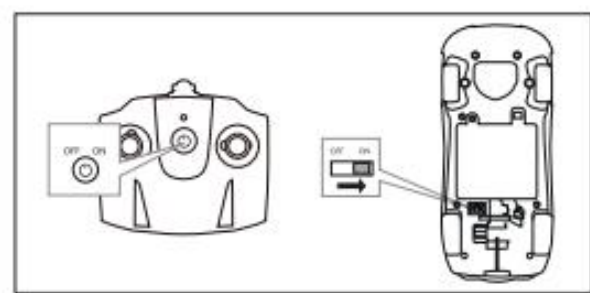

PROBLEM

SOLUTION

Can you confirm how to install the batteries for the remote and RC Car

The below graph shows you how

Contents / Contenu /
Inhalt / Inhoud /
Contenido

Battery Installation

The diagram is divided into two sections. The top section shows the RC car's battery compartment installation in six steps: 1. Lifting the cover, 2. Flipping the cover to 'ON', 3. Inserting three AA batteries, 4. Pushing the batteries down, 5. Closing the cover, and 6. Locking the cover. The bottom section shows the remote control's battery installation in four steps: 1. Sliding the cover open, 2. Inserting two AA batteries, 3. Pushing the batteries into the compartment, and 4. Sliding the cover closed.

PROBLEM

SOLUTION

Can you confirm the functions of the remote control

The below graph shows this information

PROBLEM SOLUTION

The car will not go in a straight line	If the car doesn't go in a straight line, use the tuning needle under the front of the car to fine-tune the direction.
If the car slows down	Please charge or change the batteries, the cars perform best with fully charged batteries* <small>*Batteries should be replaced by an adult.</small>
The RC car has gathered some dirt	To clean, wipe gently with a wet cloth. Avoid use of heavy water