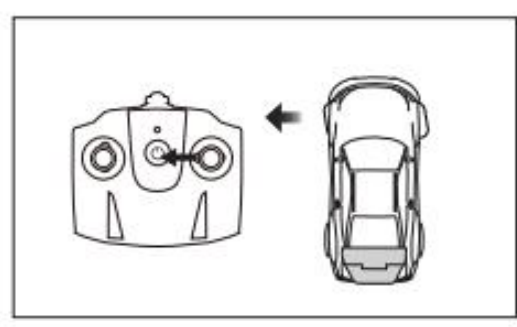

PROBLEM

SOLUTION

Can you confirm how to install the batteries for the remote and RC Car

The below graph shows you how

Contents / Contenu /
Inhalt / Inhoud /
Contenido

Battery Installation

The diagram is divided into two sections. The top section shows the RC car's battery compartment installation in six steps: 1. Lifting the cover, 2. Flipping the cover to 'ON', 3. Inserting three AA batteries, 4. Pushing the batteries down, 5. Closing the cover, and 6. Locking the cover. The bottom section shows the remote control's battery installation in four steps: 1. Sliding the cover open, 2. Inserting two AA batteries, 3. Pushing the batteries into the compartment, and 4. Sliding the cover closed.

PROBLEM

SOLUTION

Can you confirm the functions of the remote control

The below graph shows this information

PROBLEM SOLUTION

The car will not go in a straight line	If the car doesn't go in a straight line, use the tuning needle under the front of the car to fine-tune the direction.
If the car slows down	Please charge or change the batteries, the cars perform best with fully charged batteries* <small>*Batteries should be replaced by an adult.</small>
The RC car has gathered some dirt	To clean, wipe gently with a wet cloth. Avoid use of heavy water