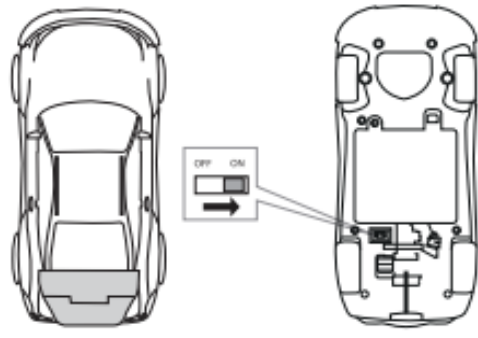

PROBLEM

SOLUTION

Can you confirm how to install the batteries for the remote and RC Car

The below graph shows you how

Contents / Contenu /
Inhalt / Inhoud /
Contenido

Battery Installation

The diagram is divided into two sections. The top section shows the RC car's battery compartment installation in six steps: 1. Lifting the cover, 2. Flipping the cover to 'ON', 3. Inserting three AA batteries, 4. Pushing the batteries down, 5. Closing the cover, and 6. Locking the cover. The bottom section shows the remote control's battery installation in four steps: 1. Sliding the cover open, 2. Inserting two AA batteries, 3. Pushing the batteries into the compartment, and 4. Sliding the cover closed.

PROBLEM

SOLUTION

Can you confirm the functions of the remote control

The below graph shows this information

PROBLEM SOLUTION

The car will not go in a straight line	If the car doesn't go in a straight line, use the tuning needle under the front of the car to fine-tune the direction.
If the car slows down	Please charge or change the batteries, the cars perform best with fully charged batteries* <small>*Batteries should be replaced by an adult.</small>
The RC car has gathered some dirt	To clean, wipe gently with a wet cloth. Avoid use of heavy water