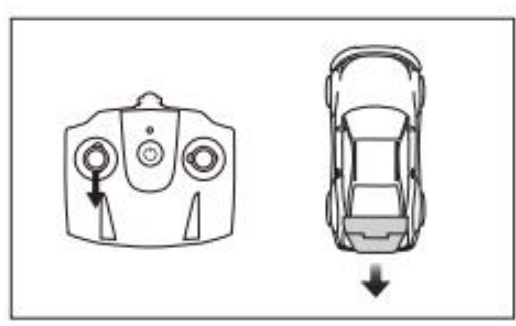

PROBLEM

SOLUTION

Can you confirm how to install the batteries for the remote and RC Car

The below graph shows you how

Contents / Contenu /
Inhalt / Inhoud /
Contenido

Battery Installation

The diagram is divided into two sections. The top section shows the RC car's battery compartment installation in six steps: 1. Lifting the cover, 2. Flipping the cover to 'ON', 3. Inserting three AA batteries, 4. Pushing the batteries down, 5. Closing the cover, and 6. Locking the cover. The bottom section shows the remote control's battery installation in four steps: 1. Sliding the cover open, 2. Inserting two AA batteries, 3. Pushing the batteries into the compartment, and 4. Sliding the cover closed.

PROBLEM

SOLUTION

Can you confirm the functions of the remote control

The below graph shows this information

PROBLEM SOLUTION

The car will not go in a straight line	If the car doesn't go in a straight line, use the tuning needle under the front of the car to fine-tune the direction.
If the car slows down	Please charge or change the batteries, the cars perform best with fully charged batteries* <small>*Batteries should be replaced by an adult.</small>
The RC car has gathered some dirt	To clean, wipe gently with a wet cloth. Avoid use of heavy water