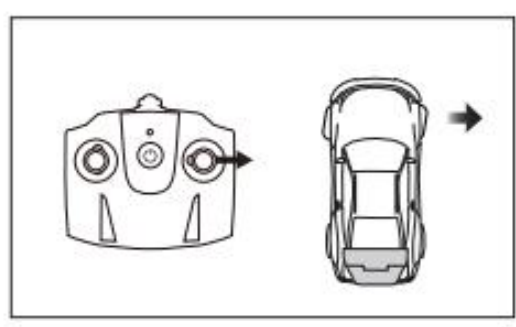

PROBLEM

SOLUTION

Can you confirm how to install the batteries for the remote and RC Car

The below graph shows you how

Contents / Contenu /
Inhalt / Inhoud /
Contenido

Battery Installation

The diagram is divided into two sections. The top section shows the RC car's battery compartment installation in six steps: 1. Lifting the cover, 2. Flipping the cover to 'ON', 3. Inserting three AA batteries, 4. Pushing the batteries down, 5. Closing the cover, and 6. Locking the cover. The bottom section shows the remote control's battery installation in four steps: 1. Sliding the cover open, 2. Inserting two AA batteries, 3. Pushing the batteries into the compartment, and 4. Sliding the cover closed.

PROBLEM

SOLUTION

Can you confirm the functions of the remote control

The below graph shows this information

PROBLEM SOLUTION

The car will not go in a straight line	If the car doesn't go in a straight line, use the tuning needle under the front of the car to fine-tune the direction.
If the car slows down	Please charge or change the batteries, the cars perform best with fully charged batteries* <small>*Batteries should be replaced by an adult.</small>
The RC car has gathered some dirt	To clean, wipe gently with a wet cloth. Avoid use of heavy water