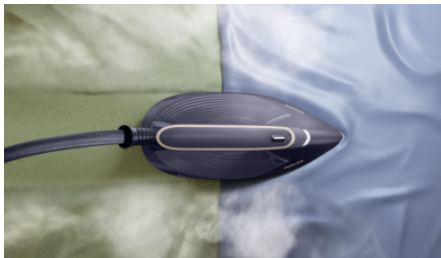

No burns guaranteed

No burns guaranteed on all ironable fabrics regardless of the steam setting you chose, thanks to OptimalTEMP technology. Iron any type of garment from a silk blouse to a cotton shirt with peace of mind. We guarantee that your steam generator will never cause burns to any ironable fabric even when iron is left unattended. You can safely leave it resting on your clothes or ironing board.