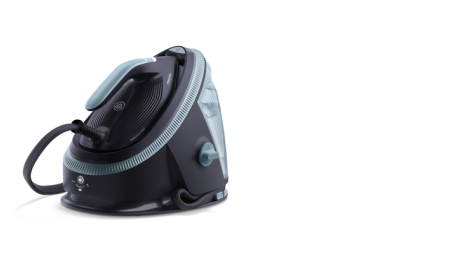

Ultra strong hosecord

Ultra strong hosecord braiding designed for longer durability, so you can enjoy your steam generator without having to worry about hosecord wear & tear.