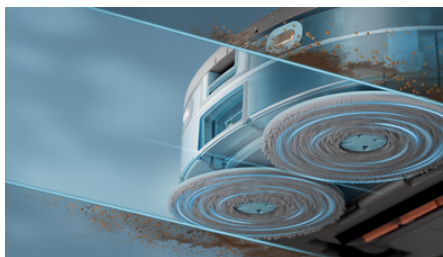

XU5000/10

Highlights

Mighty mopping

The robot vacuums and mops hard floors in one go, effectively tackling the fine layer of dust that accumulates daily, as well as more challenging messes like muddy paw prints and stains. The robot's double mops are designed to be gentle on surfaces yet tough on dirt. With a water tank capacity that is equipped to handle all your mopping needs in one go, saving you time and effort. Enjoy spotless floors and the confidence of clean feet, even when barefoot.

Vacuumping powerhouse

Enjoy double the power with our robot's unparalleled suction power of 10,000 Pa¹. It's not just about tackling the visible crumbs and pet hair; it's about going deeper. Experience a new level of clean that ensures even the most hidden dirt is captured, leaving your floors immaculate and your home feeling refreshed.

Stays out of trouble

Designed to navigate the chaos of daily life, this robot doesn't wait for a tidy house to get to work. With its advanced line-laser technology, the robot effortlessly detects and steers clear of small obstacles, from shoes to children's toys, ensuring a thorough clean around them without a hitch. It offers unparalleled detection capabilities, safeguarding your home's cleanliness even in low-light conditions. Live hands-on while our robot takes care of the mess, ensuring your peace of mind and a spotless home, anytime, anywhere.

Maximum coverage

With cutting-edge line-laser technology, our robot maps your home with precision, following an efficient cleaning path that glides from room to room. It delves deep into corners and sweeps along walls, leaving no spot untouched. Its slim design allows it to whisk away dirt from under furniture, and with the ability to overcome obstacles up to 20 mm, it crosses thresholds and onto carpets. Your home will be meticulously cleaned, as our robot turns the labyrinth of your living space into a stage for spotless performance.