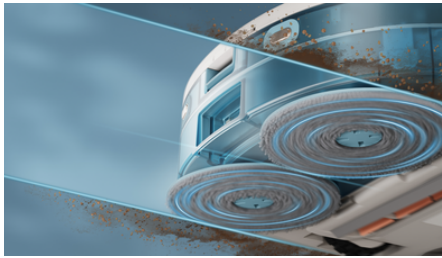

XU5000/20

Highlights

Mighty mopping

The robot vacuums and mops hard floors in one go, effectively tackling the fine layer of dust that accumulates daily, as well as more challenging messes like muddy paw prints and stains. The robot's double mops are designed to be gentle on surfaces yet tough on dirt. With a water tank capacity that is equipped to handle all your mopping needs in one go, saving you time and effort. Enjoy spotless floors and the confidence of clean feet, even when barefoot.

Vacuumping powerhouse

Enjoy double the power with our robot's unparalleled suction power of 10,000 Pa¹. It's not just about tackling the visible crumbs and pet hair; it's about going deeper. Experience a new level of clean that ensures even the most hidden dirt is captured, leaving your floors immaculate and your home feeling refreshed.

Stays out of trouble

Designed to navigate the chaos of daily life, this robot doesn't wait for a tidy house to get to work. With its advanced line-laser technology, the robot effortlessly detects and steers clear of small obstacles, from shoes to children's toys, ensuring a thorough clean around them without a hitch. It offers unparalleled detection capabilities, safeguarding your home's cleanliness even in low-light conditions. Live hands-on while our robot takes care of the mess, ensuring your peace of mind and a spotless home, anytime, anywhere.

Maximum coverage

With cutting-edge line-laser technology, our robot maps your home with precision, following an efficient cleaning path that glides from room to room. It delves deep into corners and sweeps along walls, leaving no spot untouched. Its slim design allows it to whisk away dirt from under furniture, and with the ability to overcome obstacles up to 20 mm, it crosses thresholds and onto carpets. Your home will be meticulously cleaned, as our robot turns the labyrinth of your living space into a stage for spotless performance.