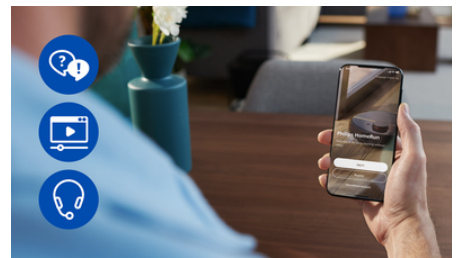

Connect your HomeRun robot

The Philips HomeRun robot app has been designed to be intuitive and easy to use. It features step-by-step guidance and helpful videos to ensure you get the very best out of your robot. The app communicates with your robot to control, report and update on its cleaning performance wherever you are, showing in real time where the robot has cleaned. Specify how you would like to clean each room, let the robot know where it can't go or schedule a cleaning session so you can come home to a spotless floor.