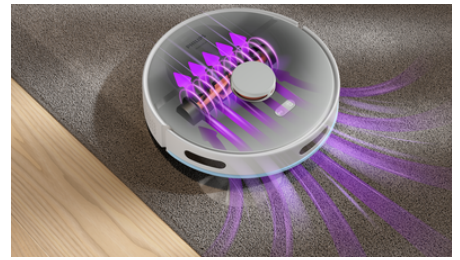

## Vacuum and mop in one go

The robot vacuums and mops hard floors in one go to tackle the fine layer of dust that builds up on floors every day. Removing more fine dust than vacuuming alone, ensuring clean feet even when barefoot.

## Double the suction power<sup>1</sup>

The robot has up to double the suction power<sup>1</sup> so it can pick up large dirt, like crumbs and pet hair. It takes care of the everyday dirt build-up on the floor, as well as removing finer dust from carpets and rugs<sup>3</sup>.

## Carpet boost

The robot automatically boosts suction power when it has driven onto a carpet or rug to capture fine dust particles hidden deep inside the carpet<sup>3</sup>.

## LDS radar navigation

Transform your cleaning experience with our robot vacuum's LDS radar technology, offering 360-degree scanning for a meticulously mapped home. Navigate effortlessly through multiple rooms with unmatched precision, ensuring thorough floor coverage. Enjoy a spotless environment, even in low-light conditions.