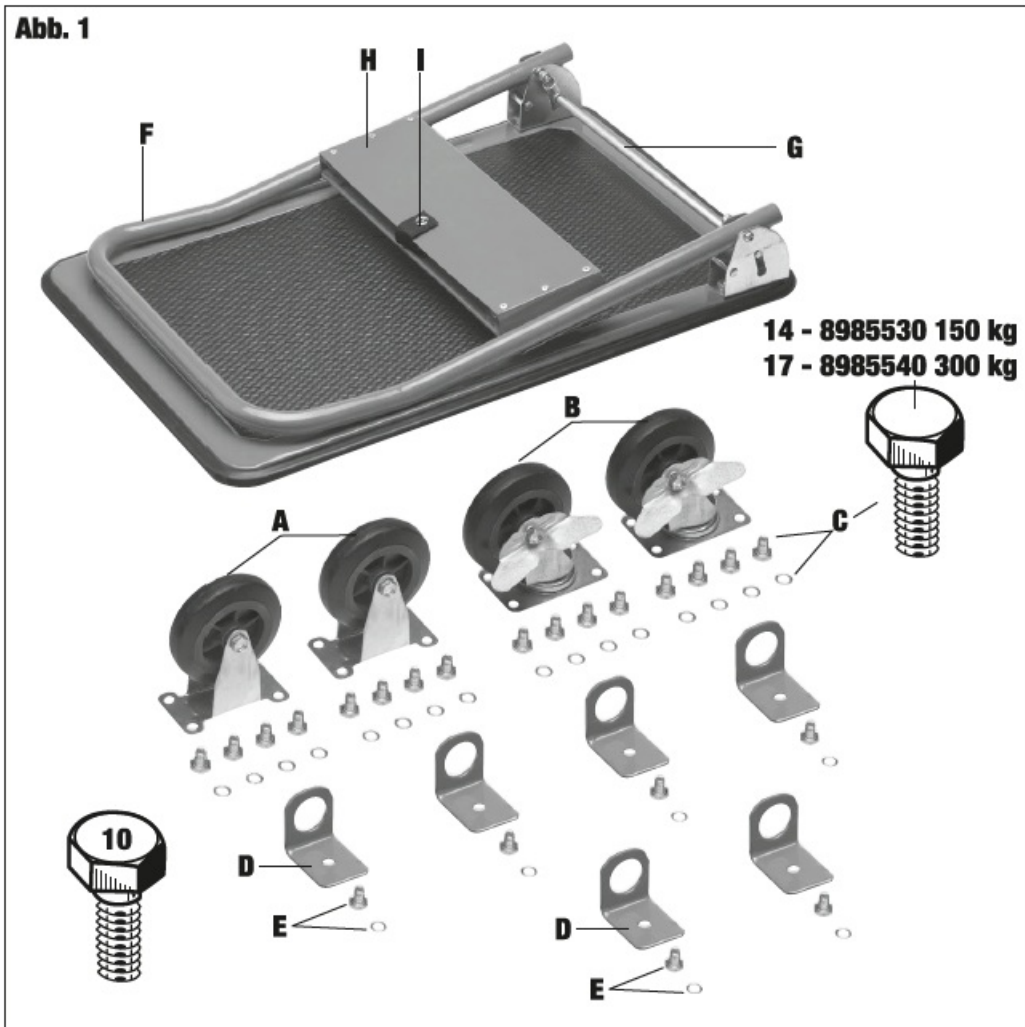

meister WU8985530, WU8985540 Folding Transportation Cart Instructions

[Home](#) » [meister](#) » meister WU8985530, WU8985540 Folding Transportation Cart Instructions 

Contents

- [1 meister WU8985530, WU8985540 Folding Transportation Cart](#)
- [2 Folding transportation cart](#)
 - [2.1 Assembly and operation instructions](#)
- [3 Documents / Resources](#)
- [4 Related Posts](#)

meister 

meister WU8985530, WU8985540 Folding Transportation Cart

Folding transportation cart

Assembly and operation instructions

1. Check the contents of the package (Figure 1)

2. Place the cart upside down on a soft surface.
3. Mount the castors (A) using four screws per castor (C) under the front edge of the cart (Figure 2).
4. Mount the brake castors under the rear edge below the handle (F) (Figure 2).
5. Fix the belt eyes (D) with one screw each (E) to the underside of the cart (Figure 2).

6. Turn the cart over and stand it on its castors.
7. Press the securing bar (G) down with your foot and fold the handle (F) up until it clicks audibly into place (Figure 3). To fold the handle down again, press the securing bar again.

Abb. 3

Incl. 2x

Nr. WU8985530: 10 + 14 mm

Nr. WU8985540: 10 + 17 mm

8. To open the small tem carry bag (H) use the press stud ().

Safety notes

- Do not overload the cart. Observe the loading weight detailed on the type plate.
- Stack the load as flat as possible.
- Only mowe the cart when the handle is secured.
- Always activate both brake castors when parking the cart
- Avoid taking curves quickly.
- Secure the load with suitable straps.
- Do not transport people
- Keep away from children. Store out of the reach of children.