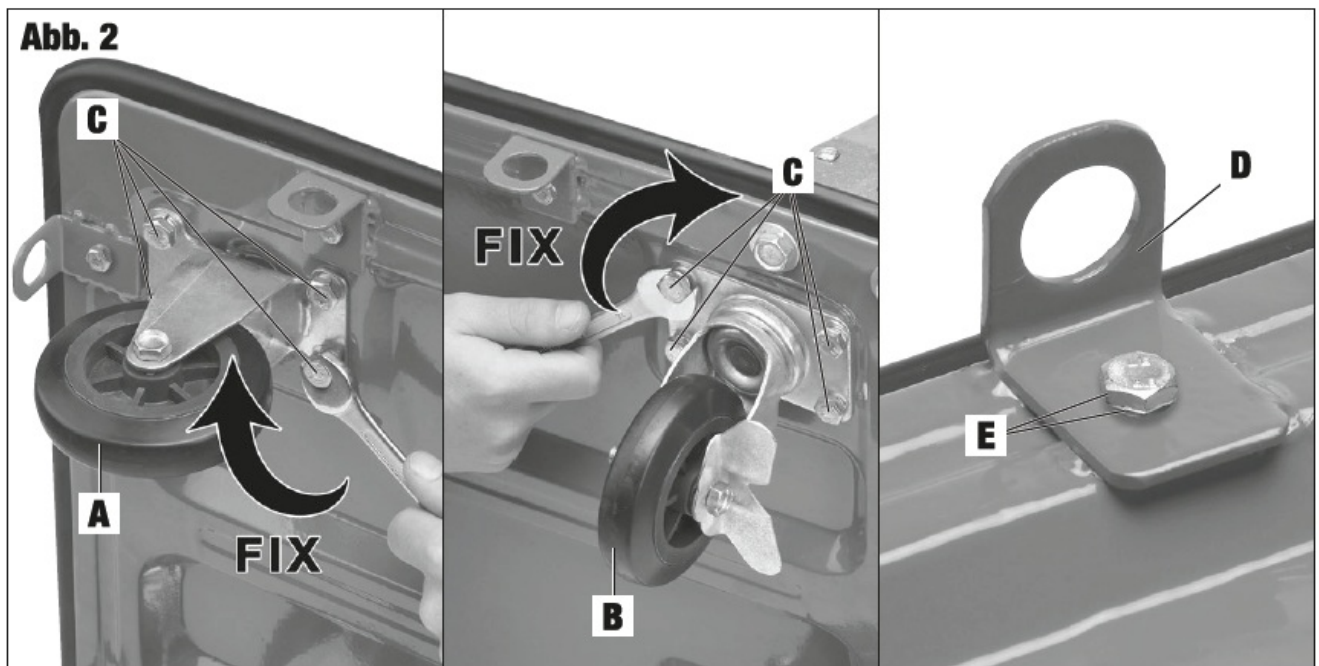

meister 

meister WU8985530, WU8985540 Folding Transportation Cart

Folding transportation cart

Assembly and operation instructions

1. Check the contents of the package (Figure 1)

2. Place the cart upside down on a soft surface.
3. Mount the castors (A) using four screws per castor (C) under the front edge of the cart (Figure 2).
4. Mount the brake castors under the rear edge below the handle (F) (Figure 2).
5. Fix the belt eyes (D) with one screw each (E) to the underside of the cart (Figure 2).

6. Turn the cart over and stand it on its castors.
7. Press the securing bar (G) down with your foot and fold the handle (F) up until it clicks audibly into place (Figure 3). To fold the handle down again, press the securing bar again.