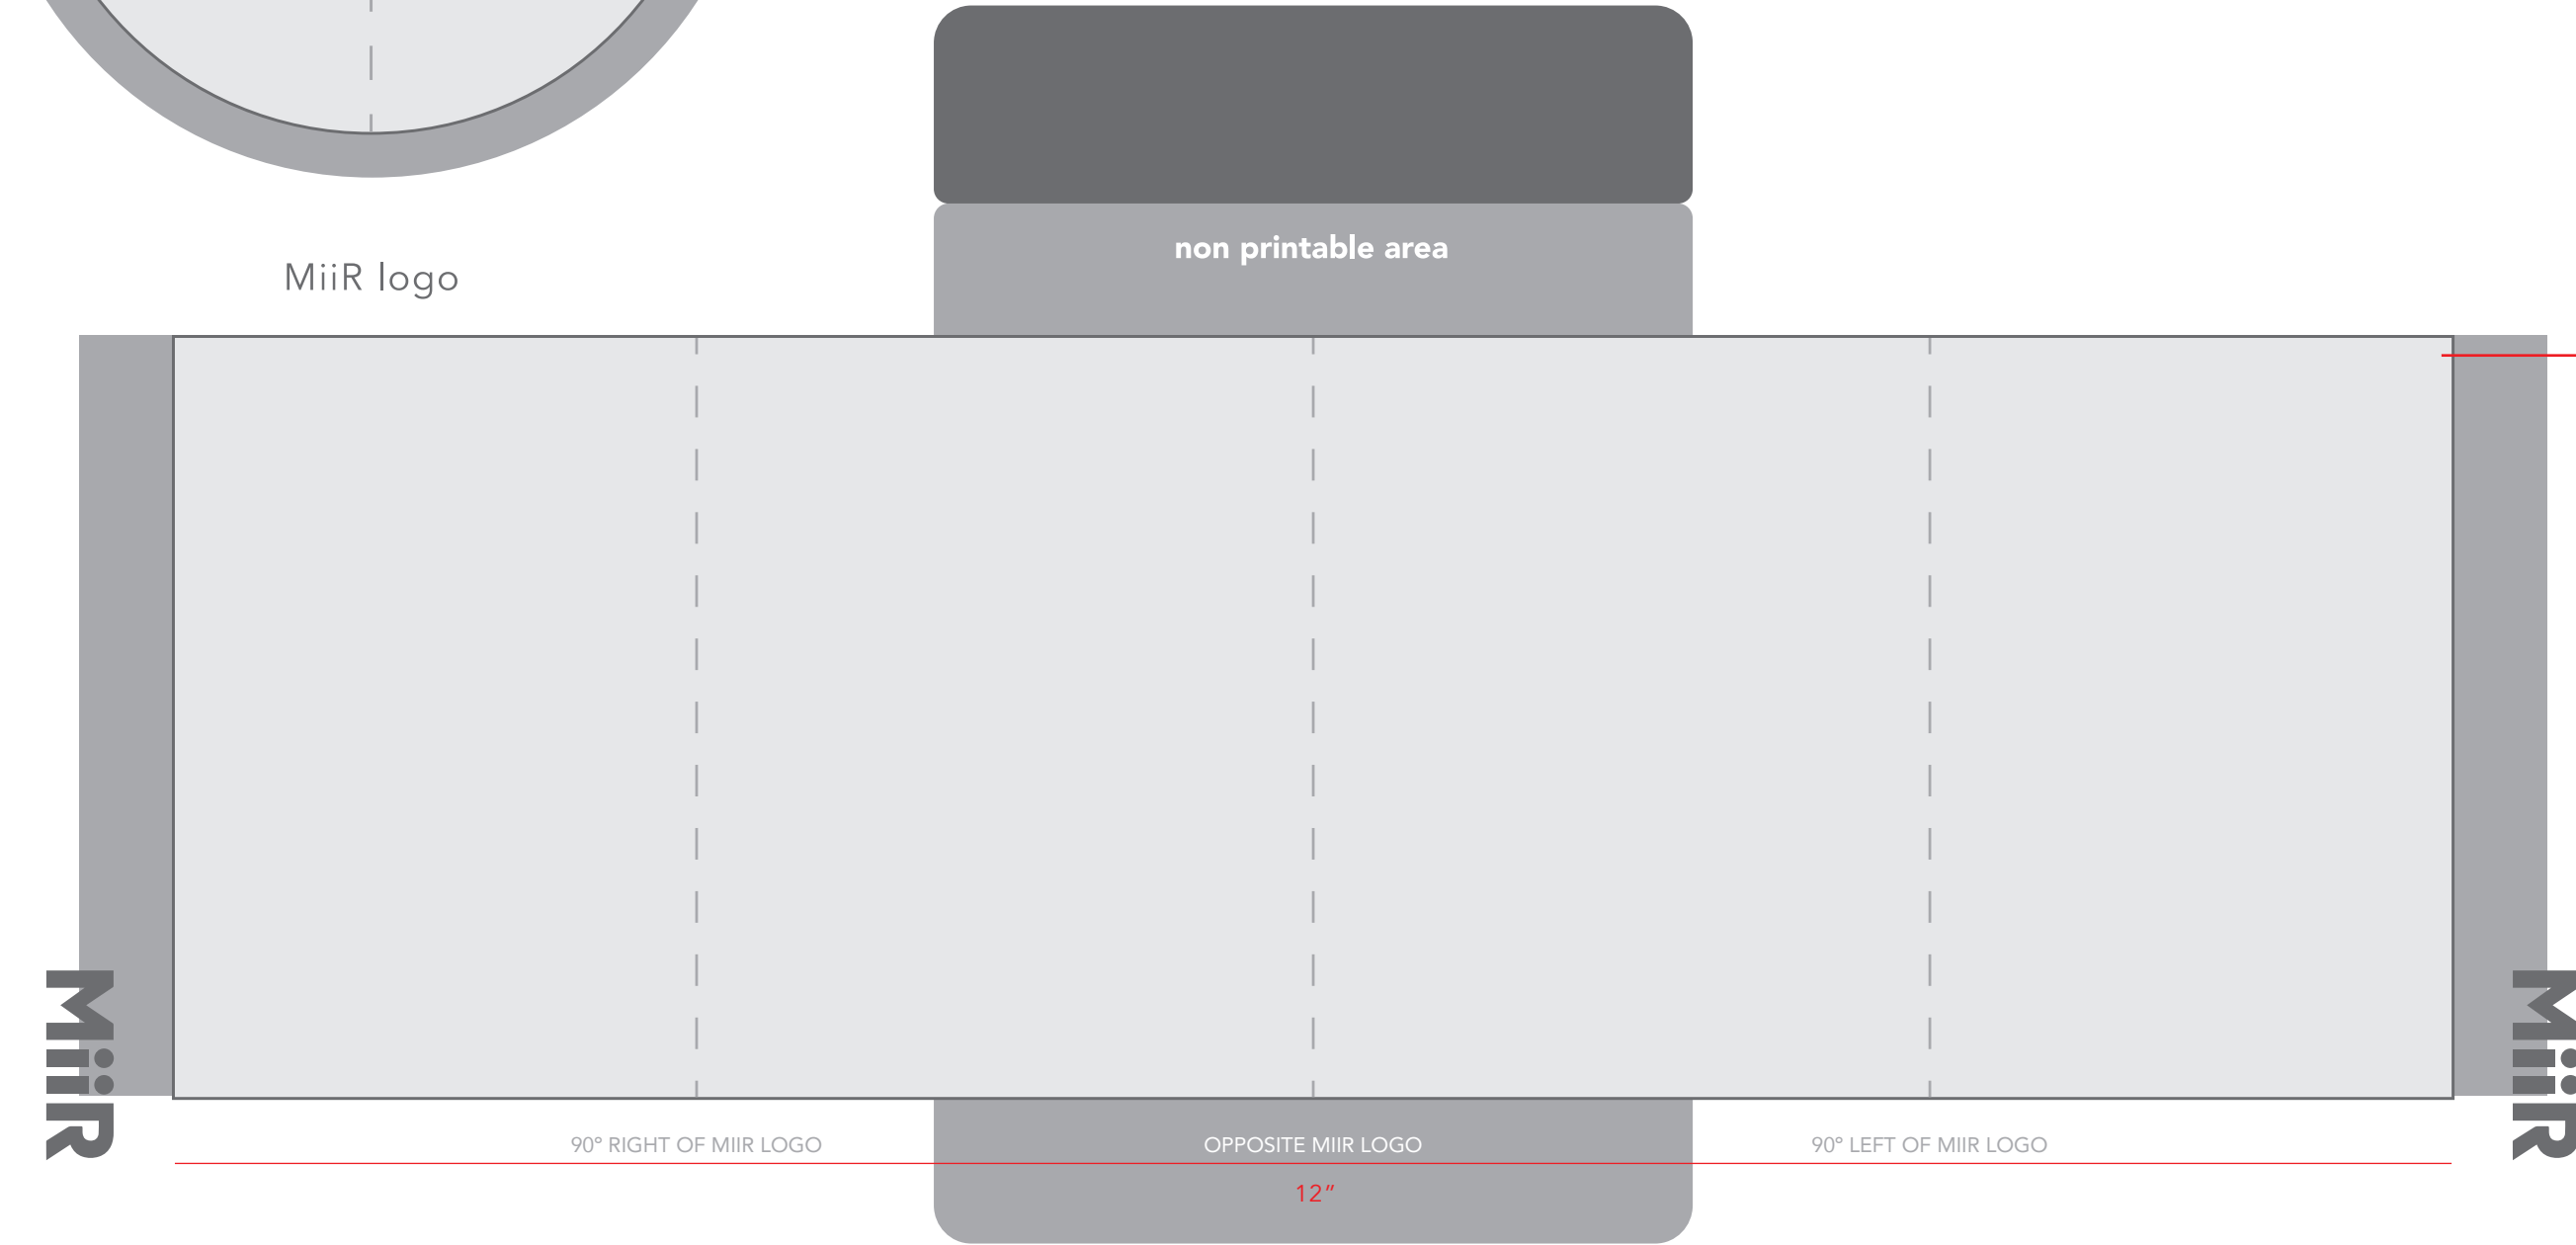

Miir LOGO

90° RIGHT OF MIIR LOGO

OPPOSITE MIIR LOGO

90° LEFT OF MIIR LOGO

FOOD CAN LID (limited to single-color screen print and laser etch)  
\*Additional print fee applies

MiiR logo

non printable area

By approving this artwork proof, you acknowledge and agree that:  
1. The artwork proof is accurate as compared to your original artwork file, including color, line weight, and any other adjustments.  
2. The placement of art is approximate with a standard acceptable shifting tolerance of up to .0625" or 2mm.  
3. Ink colors in artwork are approximate and may display differently depending on your monitor or screen. For the most reliable color matching, please reference the PMS codes on the artwork against a physical Pantone Solid Coated swatch book.  
4. MiiR is not responsible for replacement/refund of products that are deemed incorrect after you approve this proof.  
5. Your artwork constitutes a User Submission, as such term is defined by the MiiR B2B Terms & Conditions.

printable area

4"

90° RIGHT OF MIIR LOGO

OPPOSITE MIIR LOGO

90° LEFT OF MIIR LOGO

12"