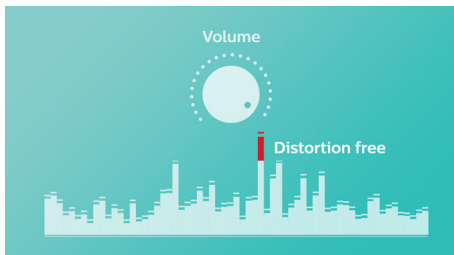

wireless portable speaker
4W, 8hr Long Bluetooth range, Waterproof, dustproof, By pack USB strap

BT3900W/00

Highlights

Anti-clipping function

Anti-Clipping lets you play music louder and keeps it high quality, even when the battery is low. It accepts a range of input signals, from 300mV to 1000mV and keeps your speakers safe from damage by distortion. This built-in function monitors the musical signal as it goes through the amplifier and keeps peaks within the amplifier's range, preventing the audio distortion caused by clipping without affecting loudness. A portable speaker's ability to reproduce musical peaks decreases along with battery power, yet anti-clipping reduces peaks caused by low battery, keeping music distortion free.