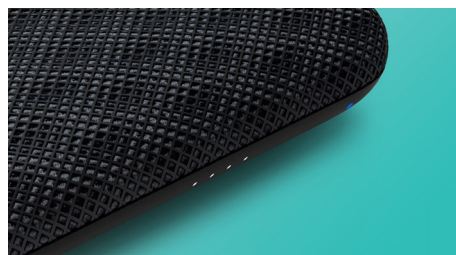

Battery indicator

Finally, a Bluetooth speaker that provides a simple, clear way to see how much remaining power you have! With EverPlay, simply push the power button to see how much battery is left.