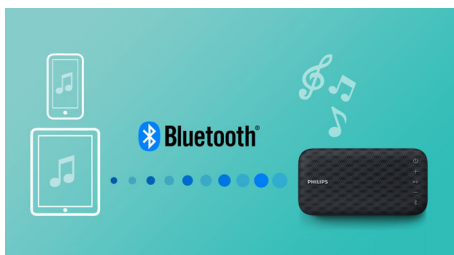

Wireless music streaming

Bluetooth is a wireless communication technology that is both robust and energy-efficient. The technology allows easy wireless connection to iPod/iPhone/iPad or other Bluetooth devices, such as smartphones, tablets or even laptops. So you can enjoy your

favorite music, sound from video or game wireless on this speaker easily.