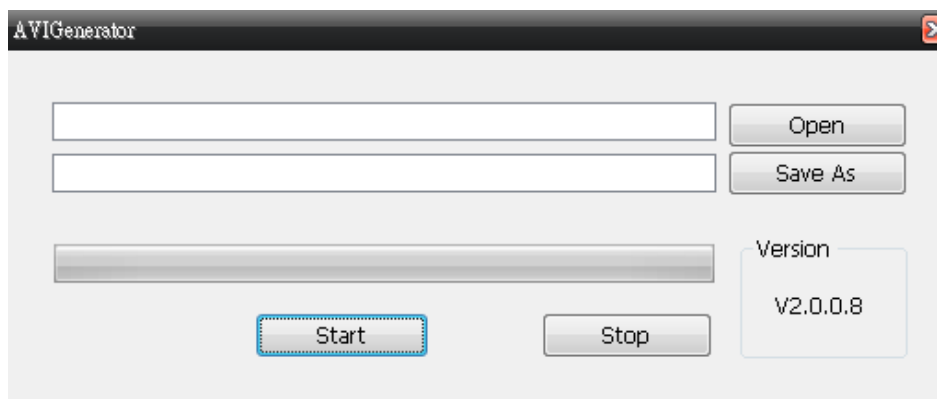

Support Manual HD Series

Software Tools

The CD-ROM that came with your DVR contains free software. Run the CD-ROM, the following screen appears. Click **Tools**.

AVI Converter

The AVI converter allows you to easily convert DVR recorded files (H.264 format) into AVI format which can be played back using standard video players on desktop.

Run the CD-ROM and install AVI Converter in your computer to start using the software.

1. Run the AVI converter tool. The screen below appears.

2. Click **Open**, and browse for the DVR H.264 file you want to convert.
3. Click **Save As**, then type your desired filename.
4. Click **Start** to convert the DVR H.264 file to AVI format. The progress bar (on top of the Start button) indicates the conversion status.