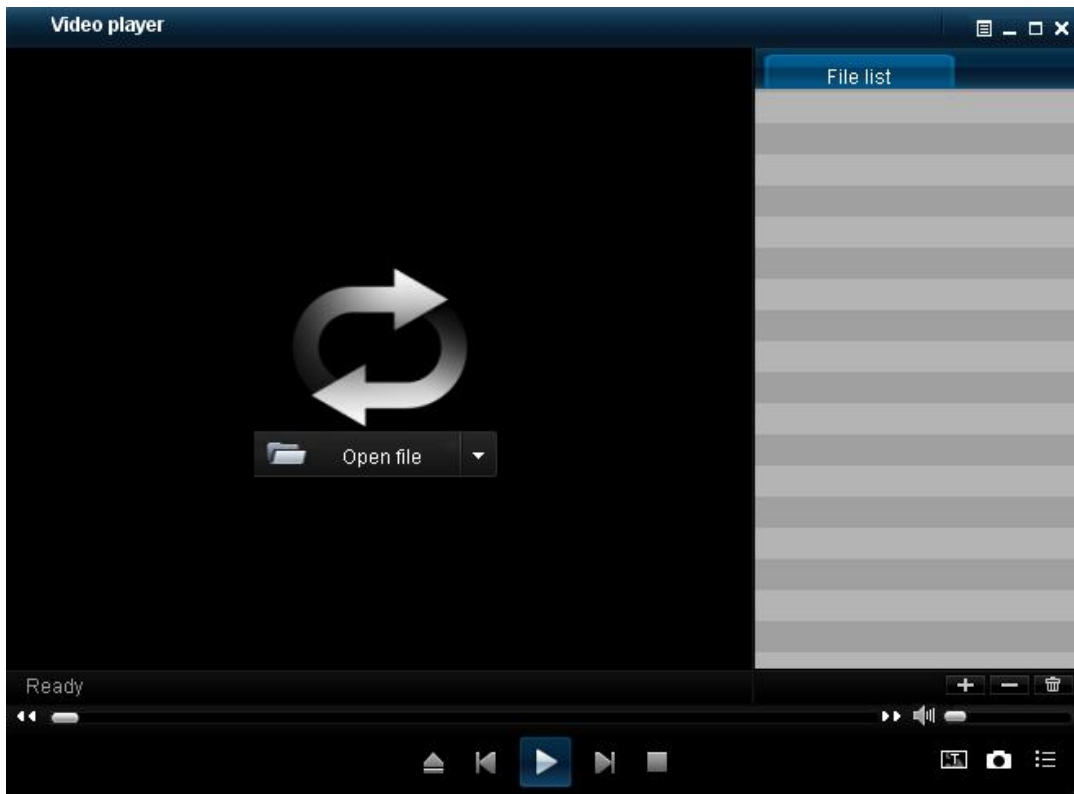

Playback Tool

The Playback Tool allows you to play DVR recorded files (H.264 format) in your computer.

Run the CD-ROM and install the Playback Tool in your computer.

1. Run the Playback Tool. The screen below appears.