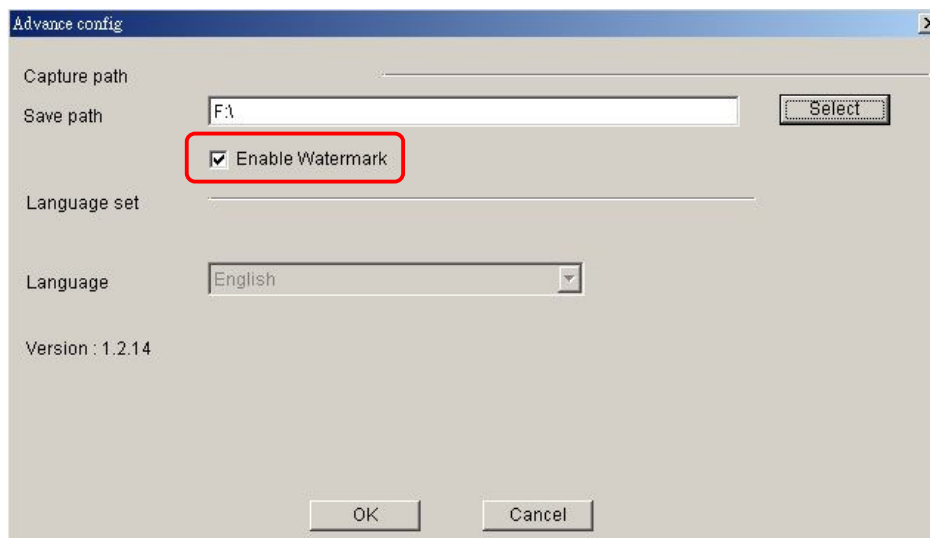

1. Run the Playback Tool. The screen below appears.

2. Click , and browse for the DVR H.264 file you want to playback.

3. Click  to start playback.

How to Ensure the Credibility of Recordings?

1. Click the **Advanced Config**  icon.
2. The Advanced Config screen appears. Check the **Enable Watermark** box.