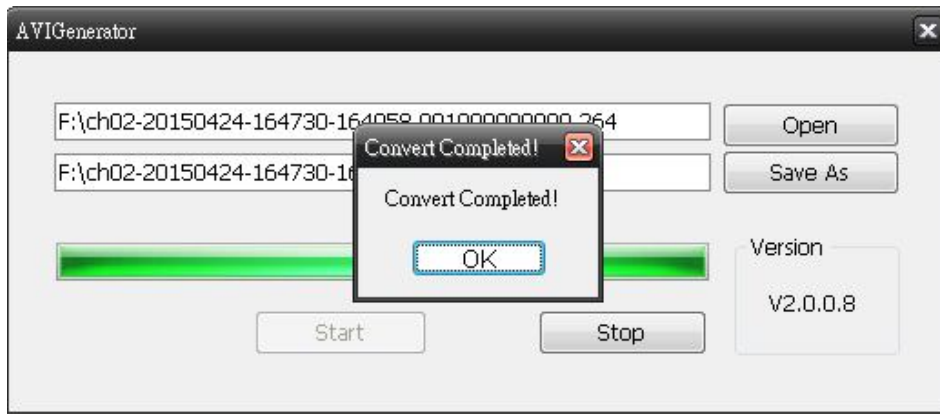

5. When conversion is finished, the message below appears. Click **OK** to close the message.