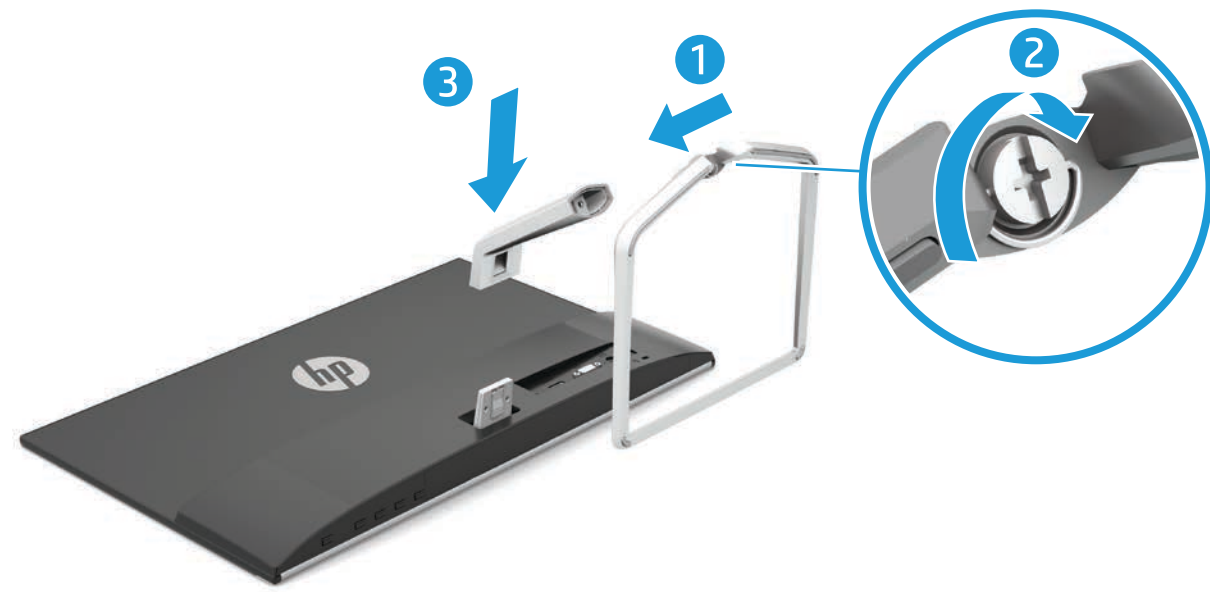

# Quick Setup

Optimum Resolution:

1920 x 1080 @ 60 Hz

1

2

OR

3

4 