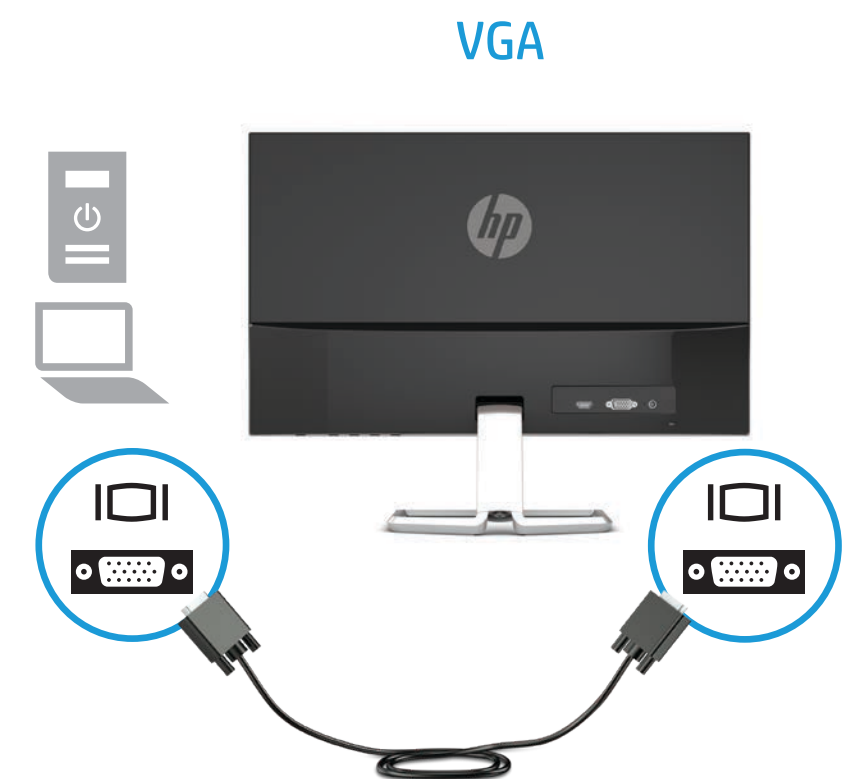

# Quick Setup

Optimum Resolution:

1920 x 1080 @ 60 Hz

1

2

OR

3

4 