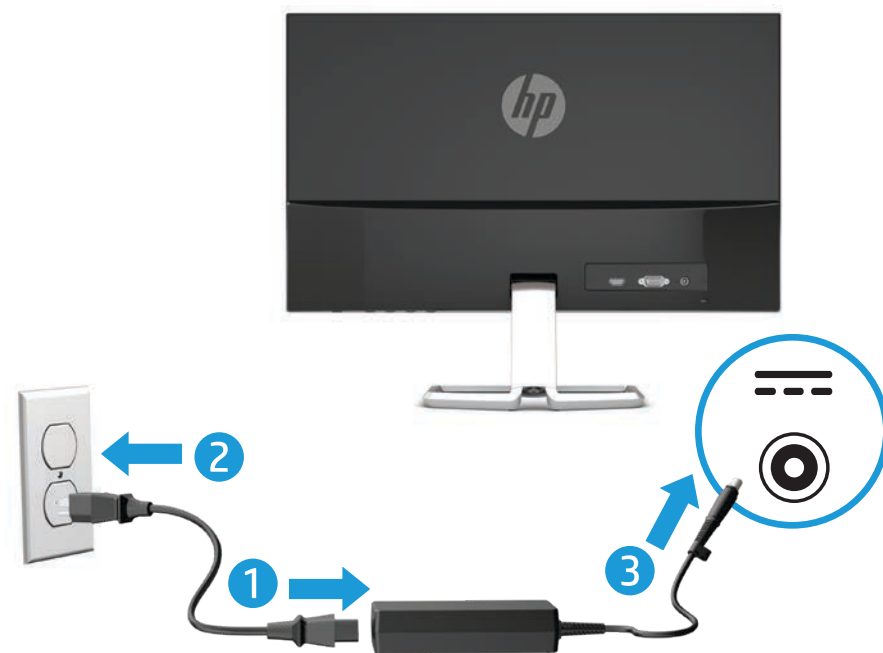

# Quick Setup

Optimum Resolution:

1920 x 1080 @ 60 Hz

1

2

OR

3

4 