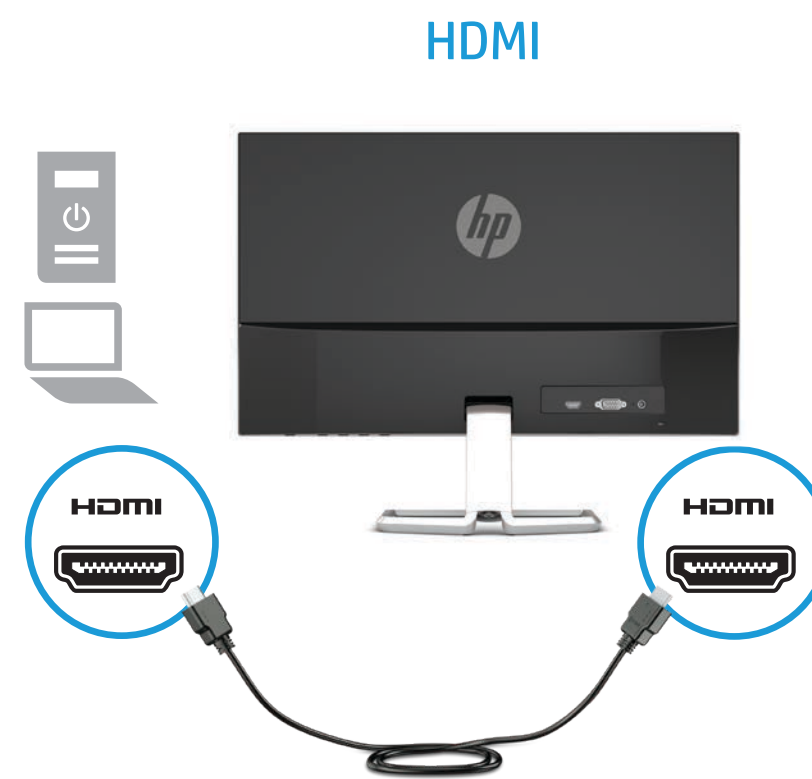

# Quick Setup

Optimum Resolution:

1920 x 1080 @ 60 Hz

1

2

OR

3

4 