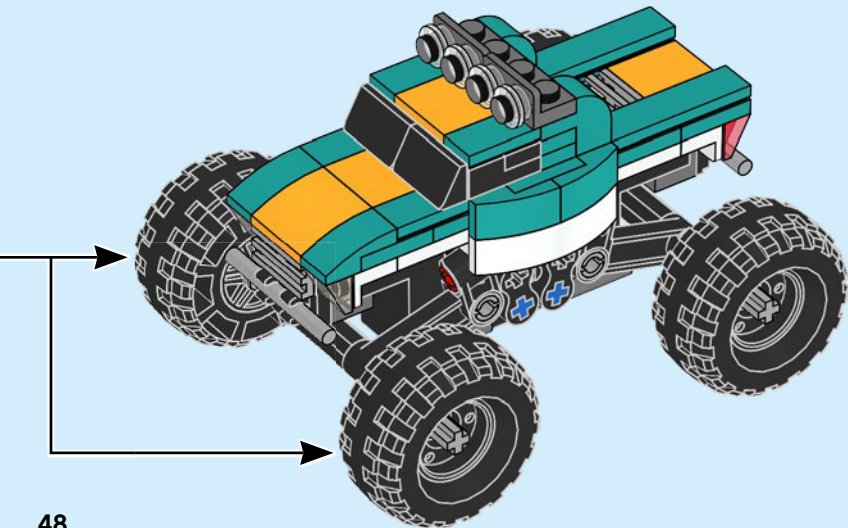

4x

4x

4x

37

ManagerExcellentCrocodile

KingYummyCheetah

PrincessBossyRooster

LEGO.com/apps