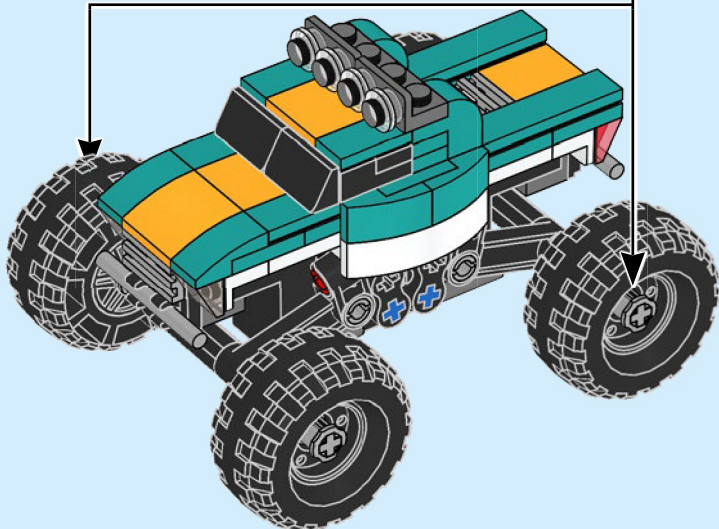

4x

4x

4x

37

ManagerExcellentCrocodile

KingYummyCheetah

PrincessBossyRooster

LEGO.com/apps