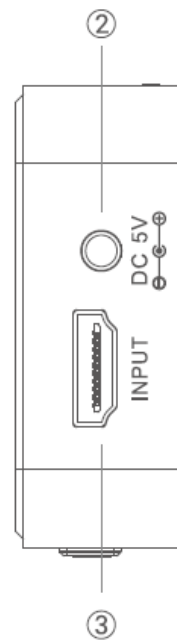

VENTION®

1 In 4 Out HDMI Splitter

User's guide | VWS-B05

Product Description

Vention 1 in 4 out HDMI splitter, supports one HDMI input signal and four HDMI output signals. It can let one computer/player connect to four displays/TVs together.

Product Parameters

- Color: Black
- Shell Material: Aluminium alloy
- Interface Type: HDMI ×1 (Input); HDMI ×4 (Output); DC 5V
- Connector: Gold plated
- Transmission Speed: 10.2Gbps (theoretical velocities)
- Resolution: 4K 30Hz
- Product Size: 105mm×59mm×21mm

The Interface Display

1. HDMI signal output
2. Power interface
3. HDMI signal input
4. Power indicator light
5. Signal indicator light
6. ON/OFF button

Connection Display

Instructions

- 1. Differentiate between HDMI interface INPUT and OUTPUT. Do not mix!
- 2. HDMI cable not included.