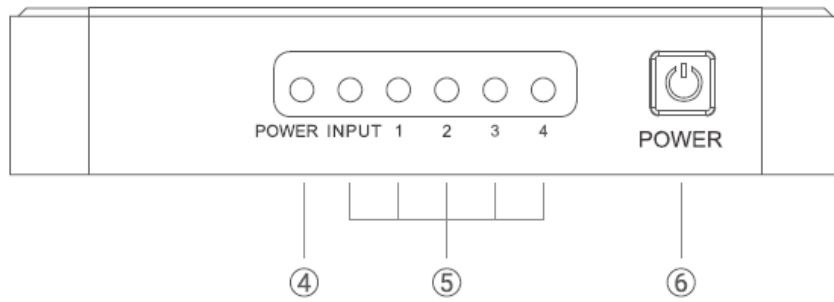

VENTION®

1 In 4 Out HDMI Splitter

User's guide | VWS-B05

Product Description

Vention 1 in 4 out HDMI splitter, supports one HDMI input signal and four HDMI output signals. It can let one computer/player connect to four displays/TVs together.

Product Parameters

- Color: Black
- Shell Material: Aluminium alloy
- Interface Type: HDMI ×1 (Input); HDMI ×4 (Output); DC 5V
- Connector: Gold plated
- Transmission Speed: 10.2Gbps (theoretical velocities)
- Resolution: 4K 30Hz
- Product Size: 105mm×59mm×21mm

The Interface Display

1. HDMI signal output
2. Power interface
3. HDMI signal input
4. Power indicator light
5. Signal indicator light
6. ON/OFF button

Connection Display

Instructions

- 1. Differentiate between HDMI interface INPUT and OUTPUT. Do not mix!
- 2. HDMI cable not included.