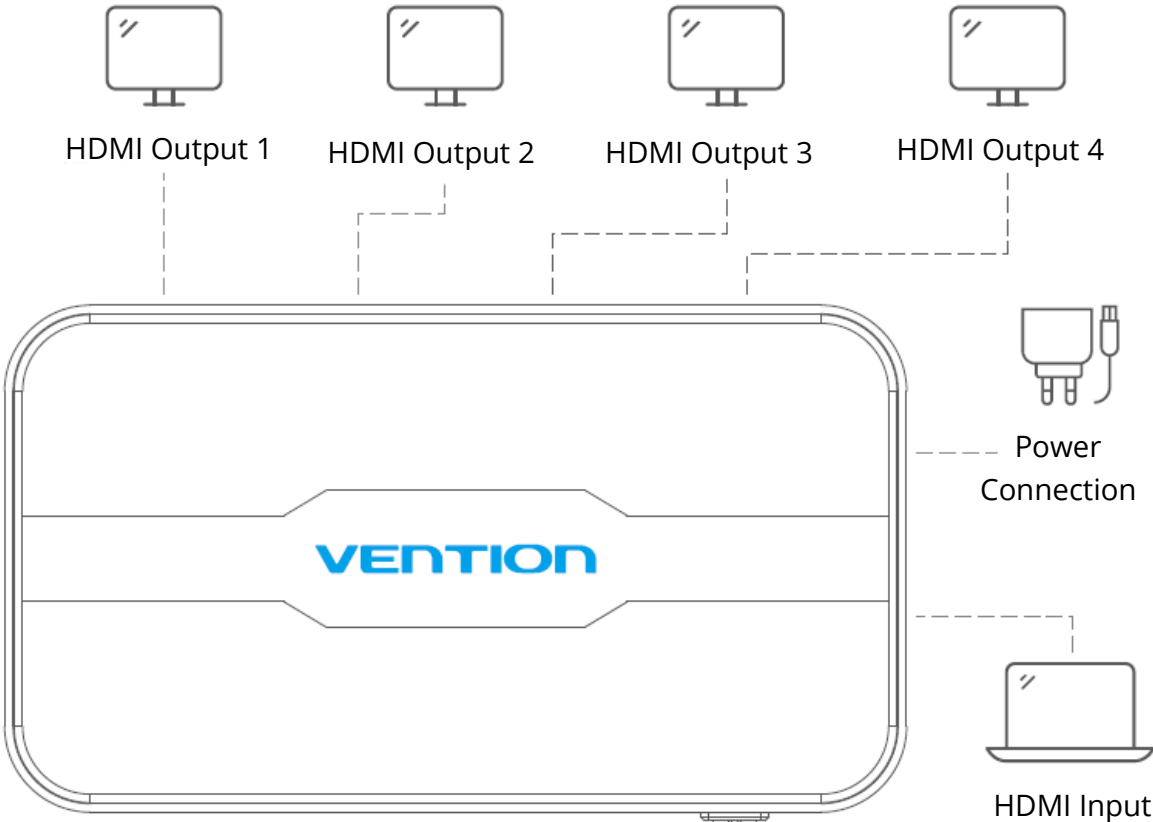

VENTION®

1 In 4 Out HDMI Splitter

User's guide | VWS-B05

Product Description

Vention 1 in 4 out HDMI splitter, supports one HDMI input signal and four HDMI output signals. It can let one computer/player connect to four displays/TVs together.

Product Parameters

- Color: Black
- Shell Material: Aluminium alloy
- Interface Type: HDMI ×1 (Input); HDMI ×4 (Output); DC 5V
- Connector: Gold plated
- Transmission Speed: 10.2Gbps (theoretical velocities)
- Resolution: 4K 30Hz
- Product Size: 105mm×59mm×21mm

The Interface Display

1. HDMI signal output
2. Power interface
3. HDMI signal input
4. Power indicator light
5. Signal indicator light
6. ON/OFF button

Connection Display

Instructions

- 1. Differentiate between HDMI interface INPUT and OUTPUT. Do not mix!
- 2. HDMI cable not included.