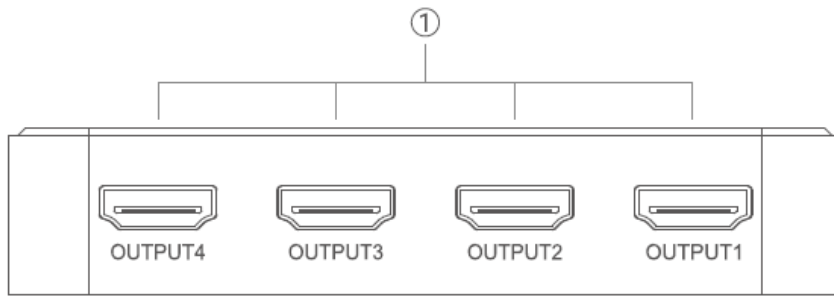

VENTION®

1 In 4 Out HDMI Splitter

User's guide | VWS-B05

Product Description

Vention 1 in 4 out HDMI splitter, supports one HDMI input signal and four HDMI output signals. It can let one computer/player connect to four displays/TVs together.

Product Parameters

- Color: Black
- Shell Material: Aluminium alloy
- Interface Type: HDMI ×1 (Input); HDMI ×4 (Output); DC 5V
- Connector: Gold plated
- Transmission Speed: 10.2Gbps (theoretical velocities)
- Resolution: 4K 30Hz
- Product Size: 105mm×59mm×21mm

The Interface Display

1. HDMI signal output
2. Power interface
3. HDMI signal input
4. Power indicator light
5. Signal indicator light
6. ON/OFF button

Connection Display

Instructions

- 1. Differentiate between HDMI interface INPUT and OUTPUT. Do not mix!
- 2. HDMI cable not included.