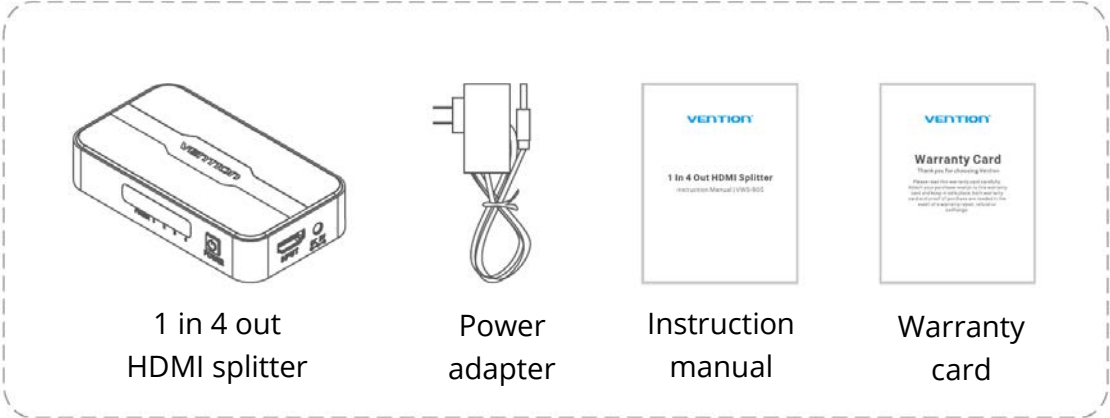

Packaging contains below things

1 in 4 out
HDMI splitter

Power
adapter

Instruction
manual

Warranty
card

For warranty service or support please contact Vention team:

Website: www.vention.cn Email: vention@vention.cn