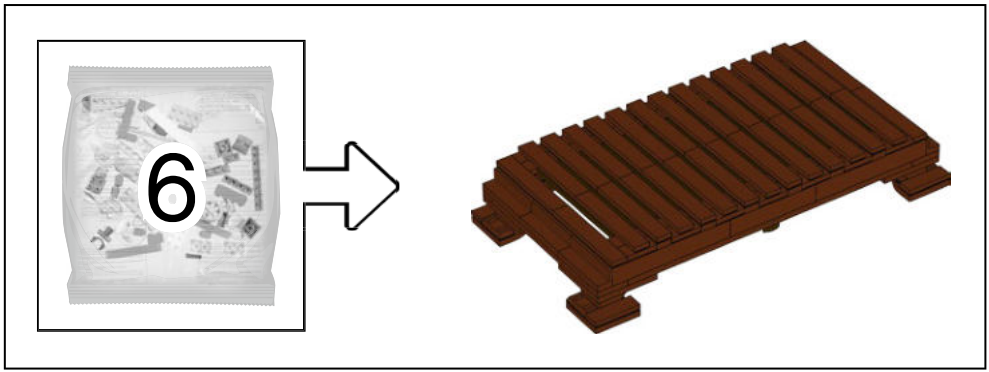

79

80

81

82

83

84

With 101 frogs available, this is the greatest number of frogs used in any single LEGO® set.

85