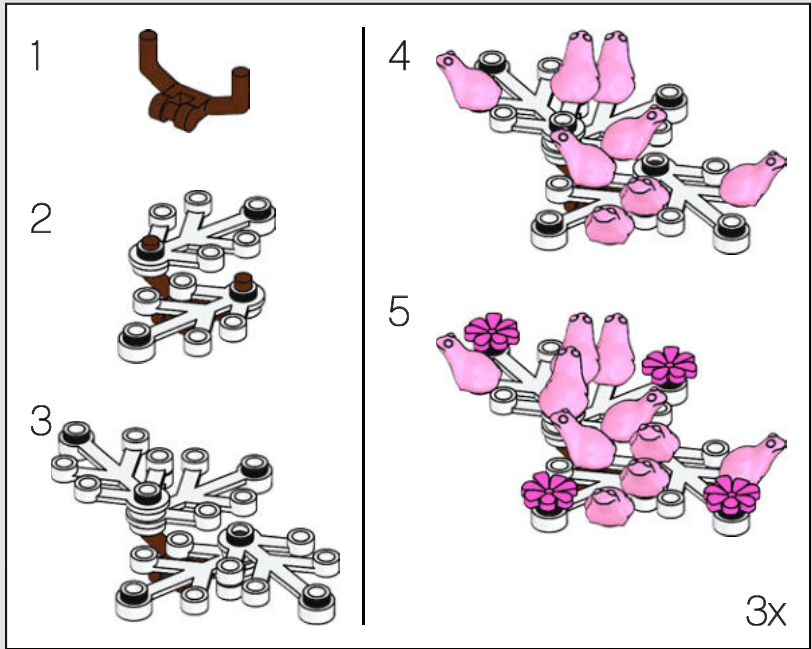

These branch connectors were originally used as mini-doll bicycle handlebars.

73

74

75

76

It's the first time these 'frogs' have been seen in this light purple colour.

77

78

79

80

81

82

83

84

With 101 frogs available, this is the greatest number of frogs used in any single LEGO® set.

85

86

87

88

89

90

91

92

93