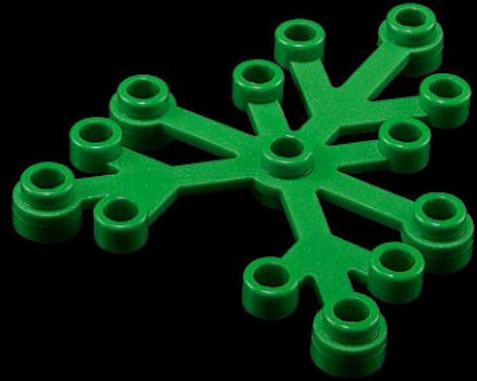

PLANTS FROM PLANTS

The LEGO Group is working to build a more sustainable future for children. Currently more than 80 LEGO® elements including trees, leaves and bushes are made from a plant-based plastic, produced using sustainably sourced sugarcane, Plants from Plants! These elements represent the first steps of a bigger mission to make LEGO bricks from sustainable sources by 2030.