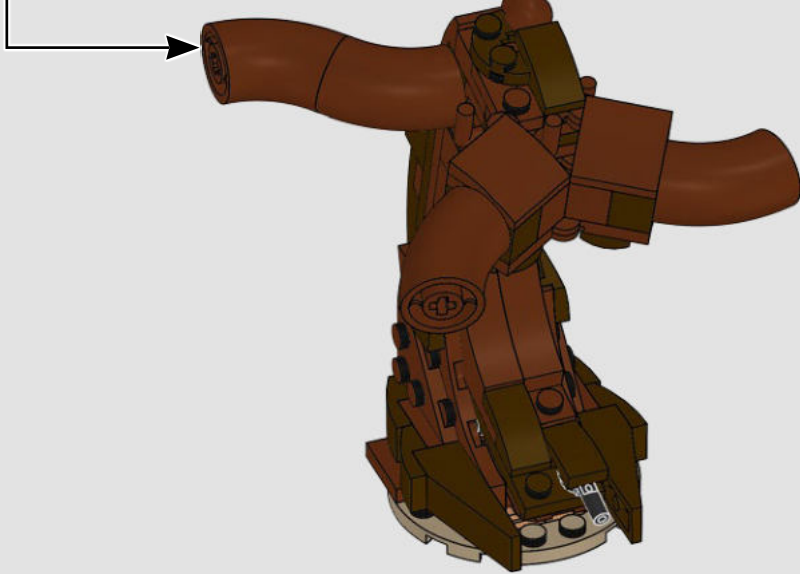

It's the first time these LEGO® 'vine' elements have appeared in a reddish-brown colour.

52

53

These root pieces were originally used as elephant trunks, perfect for slurping water!

54

55

56

57