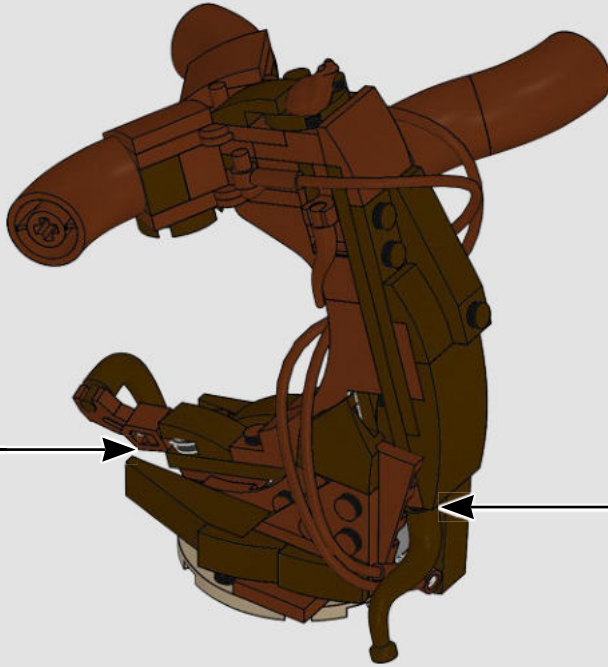

It's the first time these LEGO® 'vine' elements have appeared in a reddish-brown colour.

52

53

These root pieces were originally used as elephant trunks, perfect for slurping water!

54

55

56

57