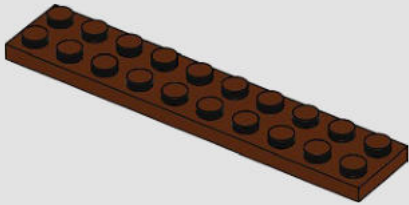

79

80

81

82

83

84

With 101 frogs available, this is the greatest number of frogs used in any single LEGO® set.

85