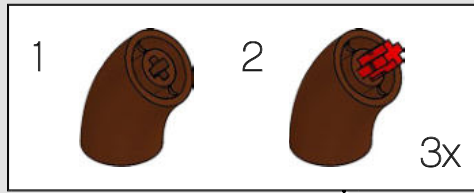

This is one of the first times this particular element has been used in a LEGO® set in a reddish-brown colour.