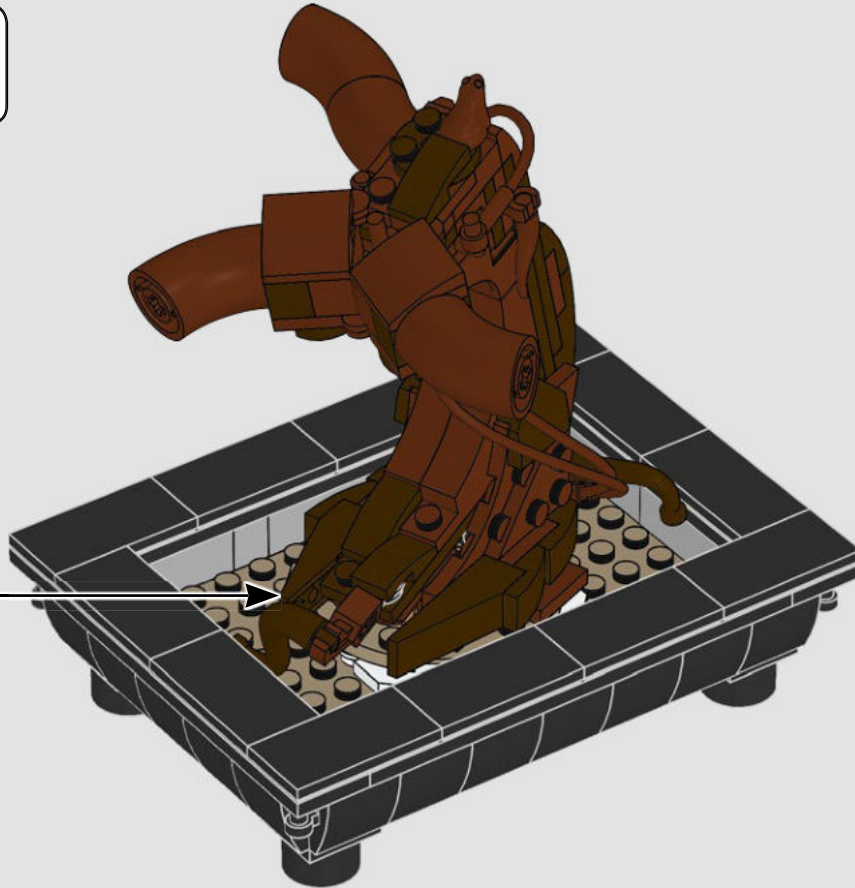

It's the first time these LEGO® 'vine' elements have appeared in a reddish-brown colour.

52

53

These root pieces were originally used as elephant trunks, perfect for slurping water!

54

55

56

57