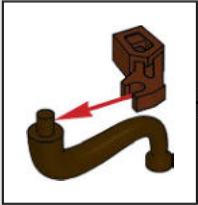

It's the first time these LEGO® 'vine' elements have appeared in a reddish-brown colour.

52

53

These root pieces were originally used as elephant trunks, perfect for slurping water!

54

55

56

57