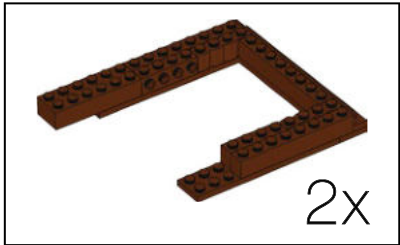

79

80

81

82

83

84

With 101 frogs available, this is the greatest number of frogs used in any single LEGO® set.

85