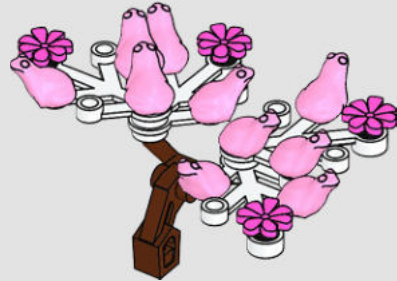

These branch connectors were originally used as mini-doll bicycle handlebars.

73

74

75

76

It's the first time these 'frogs' have been seen in this light purple colour.

77

78

79

80

81

82

83

84

With 101 frogs available, this is the greatest number of frogs used in any single LEGO® set.

85