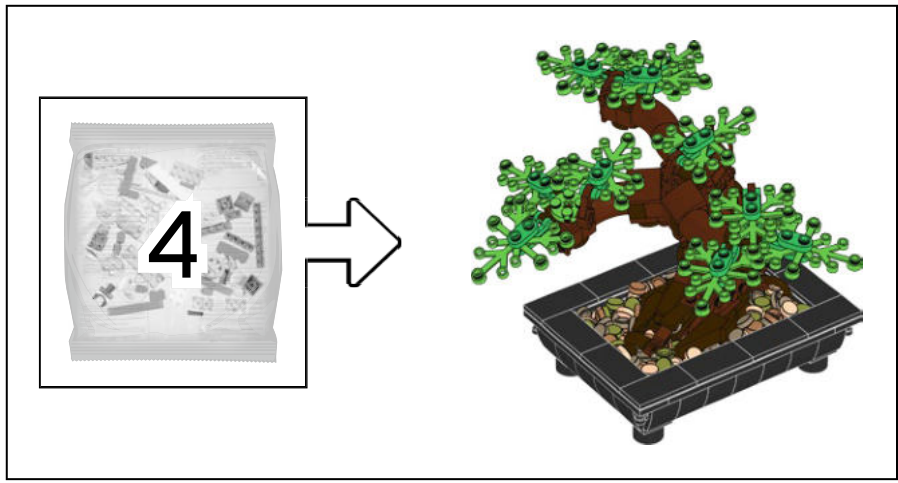

It's the first time these LEGO® 'vine' elements have appeared in a reddish-brown colour.

52

53

These root pieces were originally used as elephant trunks, perfect for slurping water!

54

55

56

57