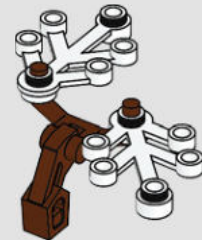

These branch connectors were originally used as mini-doll bicycle handlebars.

73

74

75

76

It's the first time these 'frogs' have been seen in this light purple colour.

77

78