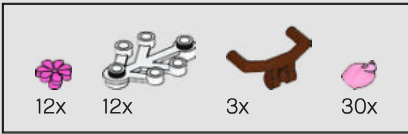

79

80

81

82

83

84

With 101 frogs available, this is the greatest number of frogs used in any single LEGO® set.

85