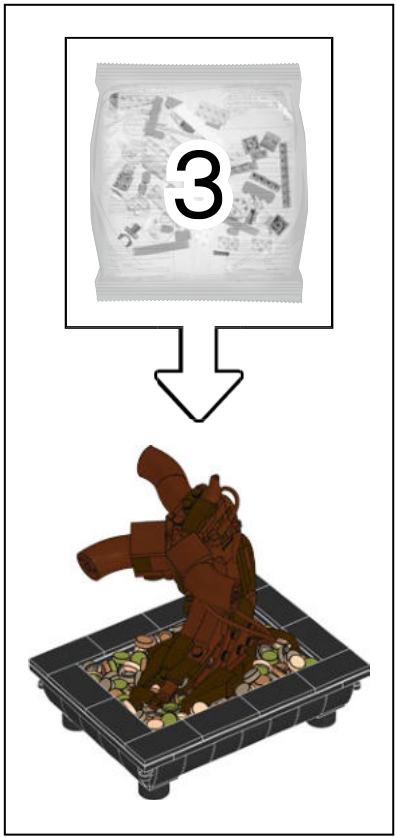

It's the first time these LEGO® 'vine' elements have appeared in a reddish-brown colour.

52

53

These root pieces were originally used as elephant trunks, perfect for slurping water!

54

55

56

57