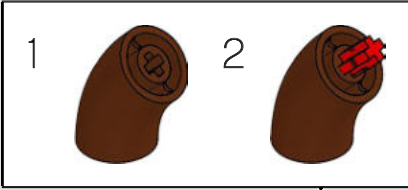

It's the first time these LEGO® 'vine' elements have appeared in a reddish-brown colour.

52

53

These root pieces were originally used as elephant trunks, perfect for slurping water!

54

55

56

57