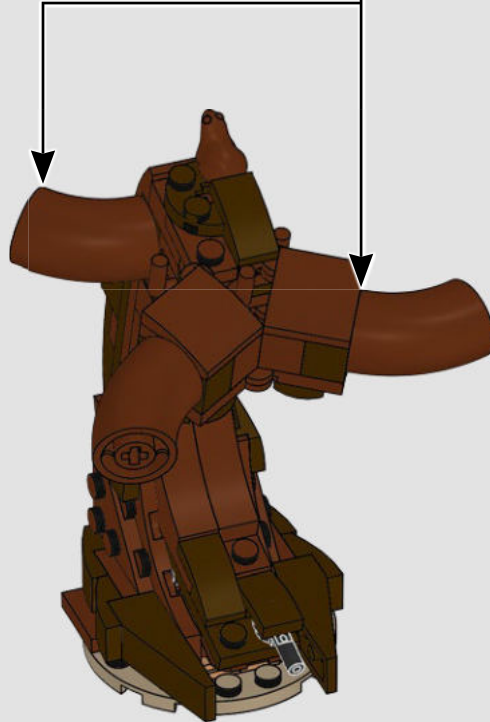

This is one of the first times this particular element has been used in a LEGO® set in a reddish-brown colour.