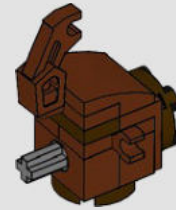

79

80

81

82

83

84

With 101 frogs available, this is the greatest number of frogs used in any single LEGO® set.

85