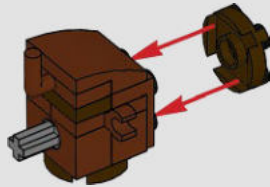

79

80

81

82

83

84

With 101 frogs available, this is the greatest number of frogs used in any single LEGO® set.

85