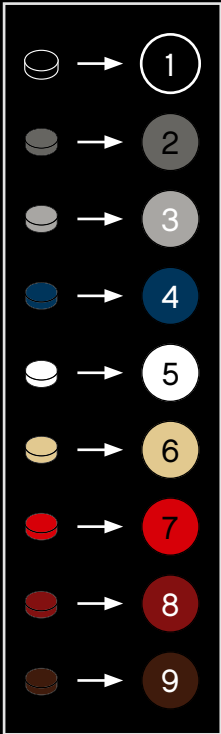

RELAX

LEGO® ART is the perfect way to disconnect, de-stress, and relax.

[LEGO.com/brickseparator](https://www.lego.com/brickseparator)

A

B

A

B

A/B