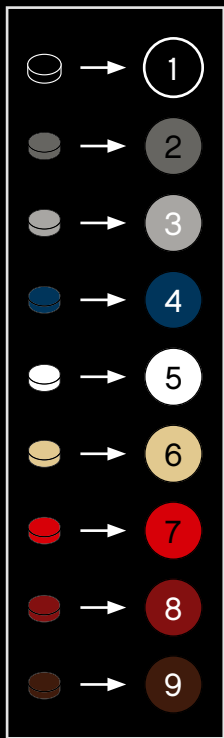

RELAX

LEGO® ART is the perfect way to disconnect, de-stress, and relax.

[LEGO.com/brickseparator](https://www.lego.com/brickseparator)

A

B

A

B

A/B

1

2

3

4

2

5

6

7