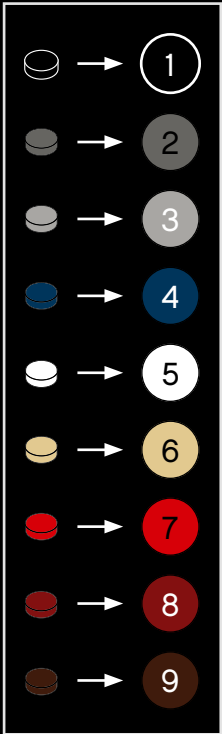

RELAX

LEGO® ART is the perfect way to disconnect, de-stress, and relax.

[LEGO.com/brickseparator](https://www.lego.com/brickseparator)

A

B

A

B

A/B