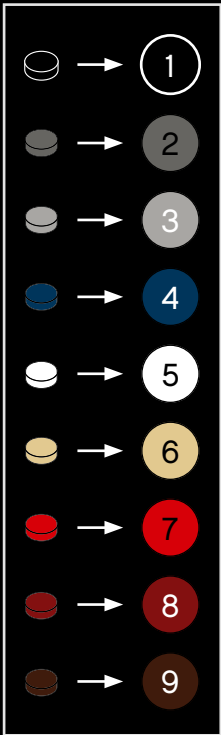

RELAX

LEGO® ART is the perfect way to disconnect, de-stress, and relax.

[LEGO.com/brickseparator](https://www.lego.com/brickseparator)

A

B

A

B

A/B