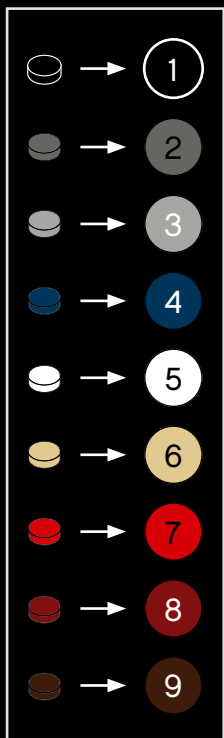

RELAX

LEGO® ART is the perfect way to disconnect, de-stress, and relax.

[LEGO.com/brickseparator](https://www.lego.com/brickseparator)

A

B

A

B

A/B

1

2

3

4

2

5

6

7