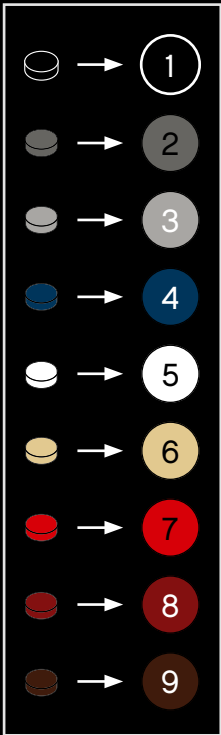

RELAX

LEGO® ART is the perfect way to disconnect, de-stress, and relax.

[LEGO.com/brickseparator](https://www.lego.com/brickseparator)

A

B

A

B

A/B