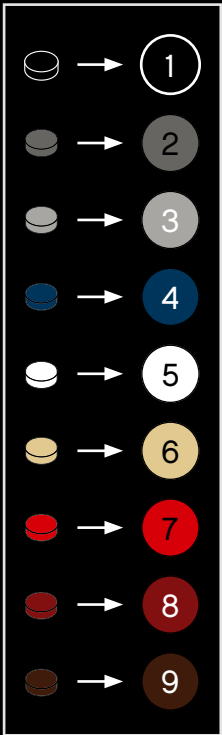

RELAX

LEGO® ART is the perfect way to disconnect, de-stress, and relax.

[LEGO.com/brickseparator](https://www.lego.com/brickseparator)

A

B

A

B

A/B