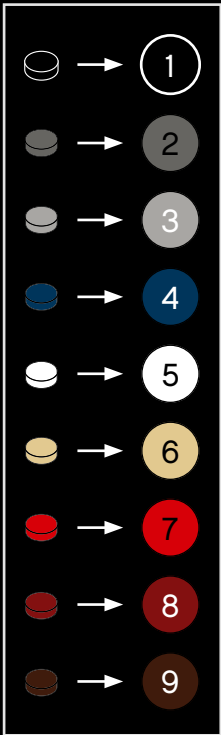

RELAX

LEGO® ART is the perfect way to disconnect, de-stress, and relax.

[LEGO.com/brickseparator](https://www.lego.com/brickseparator)

A

B

A

B

A/B