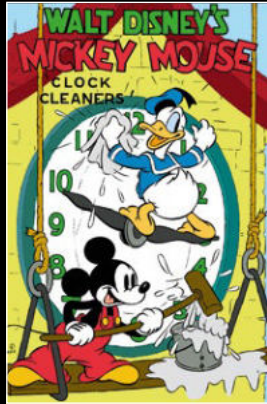

Football player

Conductor

Cleaner