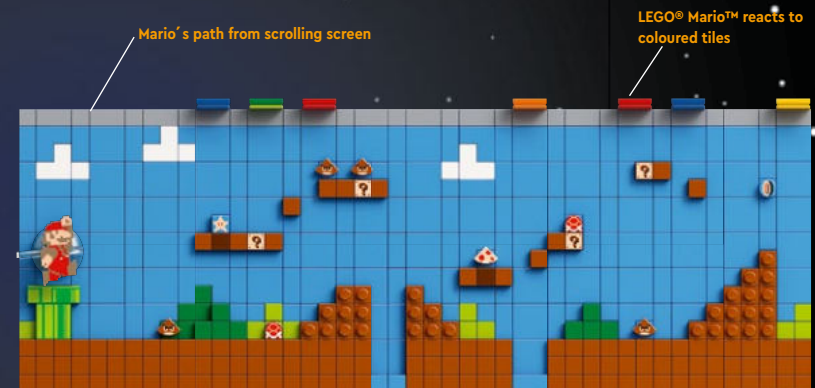

17 games launched alongside the Nintendo Entertainment System™ (NES™) console in 1985, and one of them, a game called Super Mario Bros.™, would redefine what home video games could be. Although Mario got his start in the arcade hit Donkey Kong™, it was his adventure through the Mushroom Kingdom that truly set the stage for many more fresh experiences from Nintendo and its publishing partners that would help define video gaming for decades to come.

Donkey Kong™

Super Mario Bros.™

Donkey Kong™

The Legend of Zelda™

Excitebike™

Metroid™

Creating a classic 1980s-style LEGO® TV with a functional scrolling screen proved to be a major challenge for the design team. Not only did all the moving parts have to work reliably and scroll without clashing, the gearing and hand crank had to turn smoothly and consistently. The team created an automated test rig and carried out a 20-hour scrolling test before they were satisfied. On the console, the Game Pak holder was also rigorously tested, being pushed 8000 times in a row to ensure the mechanical design was durable enough.

Combine this set with LEGO® Mario™ to add another dimension to the experience. Removing the centre panel on top of the TV reveals a unique tag; scan it with your LEGO Mario™ then place him in the slot. He will then start to react to the on-screen obstacles, power-ups and enemies, all to the theme music of the original Super Mario Bros.™ game.

Starter Course 71360 needed

71374

71360

Red Shell

Super Star

Goomba

? Block

Super Mushroom